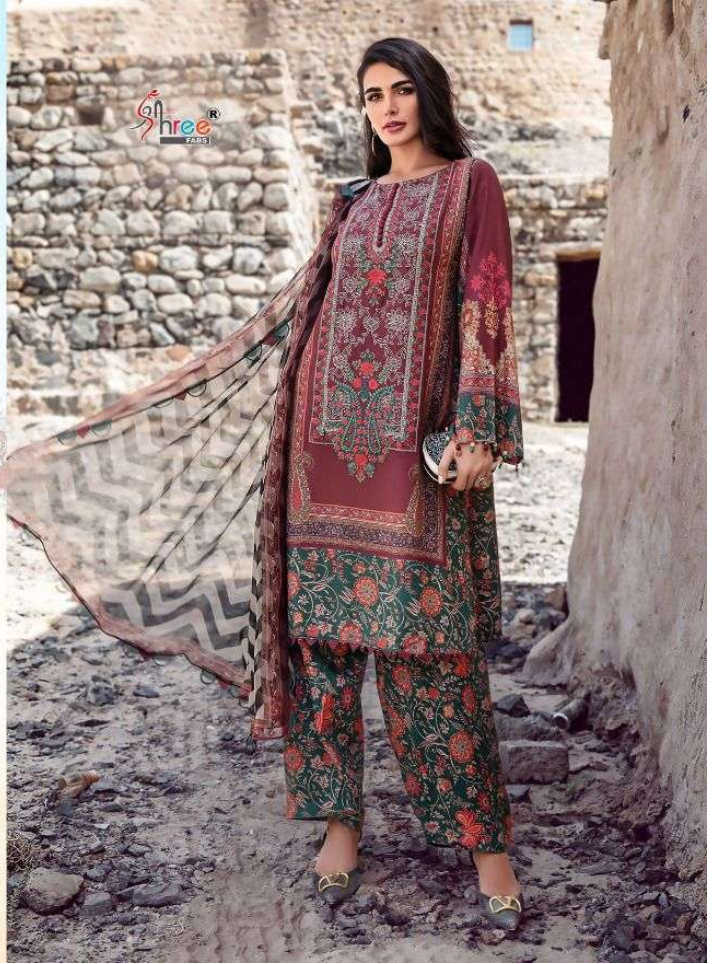

**MARIYA.B**  
*Winter Collection*  
**VOL-4**

**MARIYA.B**  
*Winter Collection*  
**VOL-4**

2431

**MARIYA.B**  
*Winter Collection*  
VOL-4

**MARIYA.B**  
*Winter Collection*  
VOL-4

Shree  
FABRI

**MARIYA.B**  
*Winter Collection*  
VOL-4

2432

**MARIYA.B**  
*Winter Collection*  
VOL-4

Shree  
FAB

Shree<sup>®</sup>  
LAKH

**MARIYA.B**  
*Winter Collection*  
VOL-4

2433

**MARIYA.B**  
*Winter Collection*  
VOL-4

Shree®  
AZEEZ

**MARIYA.B**  
*Winter Collection*  
VOL-4

2434

**MARIYA.B**  
*Winter Collection*  
VOL-4

**Shree**  
FACED

**MARIYA.B**  
*Winter Collection*  
VOL-4

A framed version of the same image as above, featuring the 'Shree FACED' logo at the top. Below the frame, the text 'MARIYA.B Winter Collection VOL-4' is displayed in a decorative font. The background of the entire right panel is a light yellow gradient with faint floral patterns.