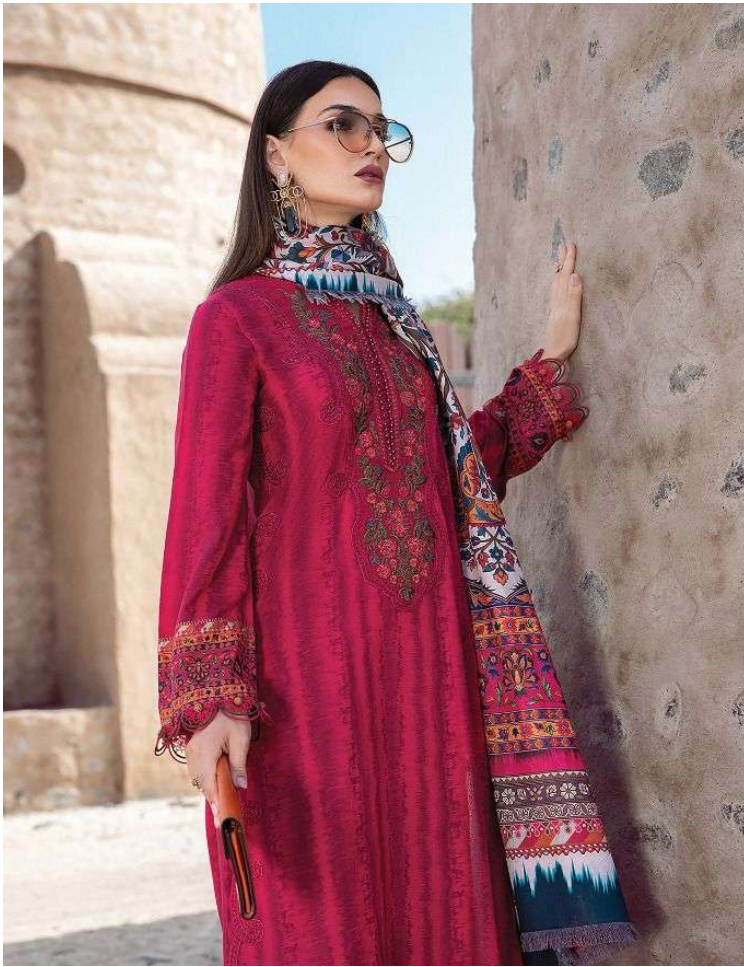

**MARIYA.B**  
*Winter Collection*  
VOL-4

2434

**MARIYA.B**  
*Winter Collection*  
VOL-4

**Shree**  
FACED

**MARIYA.B**  
*Winter Collection*  
VOL-4

A framed version of the same image as above, featuring the 'Shree FACED' logo at the top. Below the frame, the text 'MARIYA.B Winter Collection VOL-4' is displayed in a decorative font. The background of the entire right panel is a light yellow gradient with faint floral patterns.