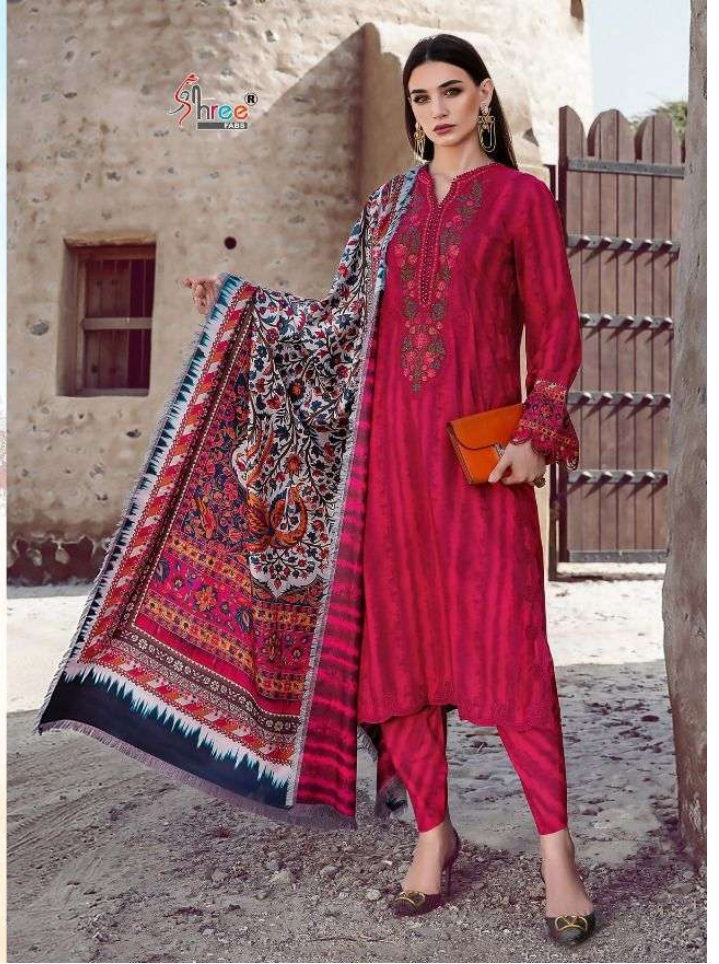

2435

MARIYA.B
Winter Collection
VOL-4