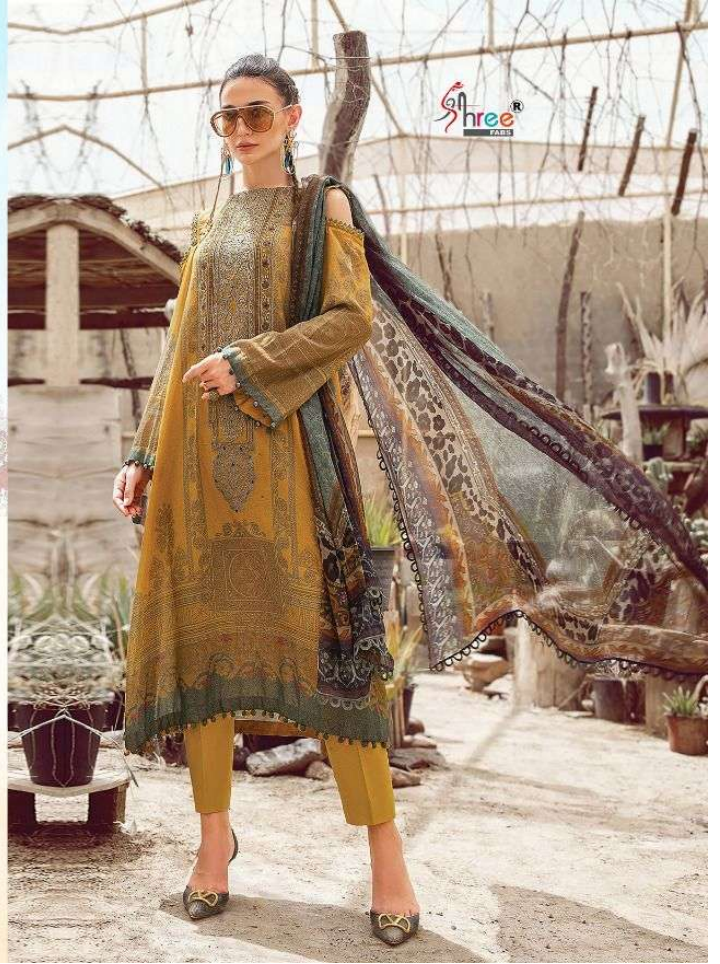

2432

**MARIYA.B**  
*Winter Collection*  
VOL-4

Shree  
FAB

Shree<sup>®</sup>  
LAKH

**MARIYA.B**  
*Winter Collection*  
VOL-4

2433

**MARIYA.B**  
*Winter Collection*  
VOL-4

Shree®  
AZEEZ

**MARIYA.B**  
*Winter Collection*  
VOL-4

2434

**MARIYA.B**  
*Winter Collection*  
VOL-4

**Shree**  
FACED

**MARIYA.B**  
*Winter Collection*  
VOL-4

A framed version of the same image as above, featuring the 'Shree FACED' logo at the top. Below the frame, the text 'MARIYA.B Winter Collection VOL-4' is displayed in a decorative font. The background of the entire right panel is a light yellow gradient with faint floral patterns.