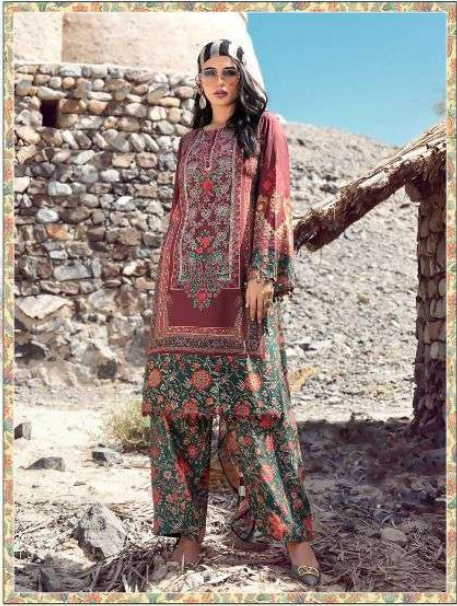

Shree®
AZEEZ