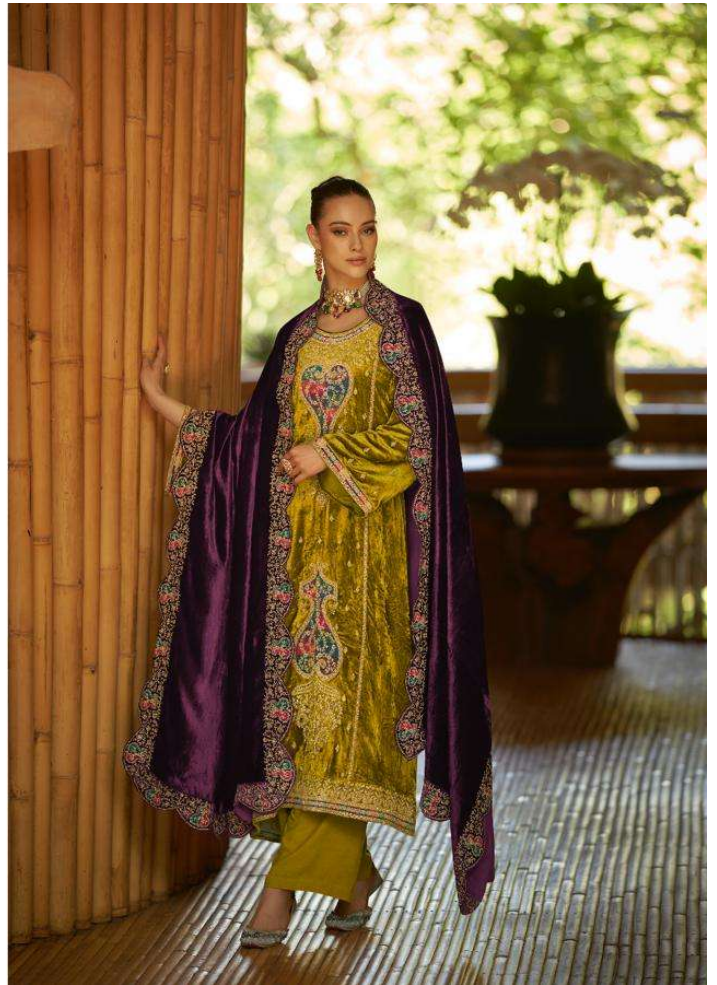

LAHAR

PURE VISCOSE VELVET WITH FULL SHIRT HEAVY EMBROIDERY
DAMAN SLEEVES EMBROIDERY & DUPATTA EMBROIDERY

LAHAR - 34001

ممتاز آرٹس
Mumtaz Arts
Regency Collection

LAHAR
WINTER LUXURY COLLECTION

LAHAR - 34001