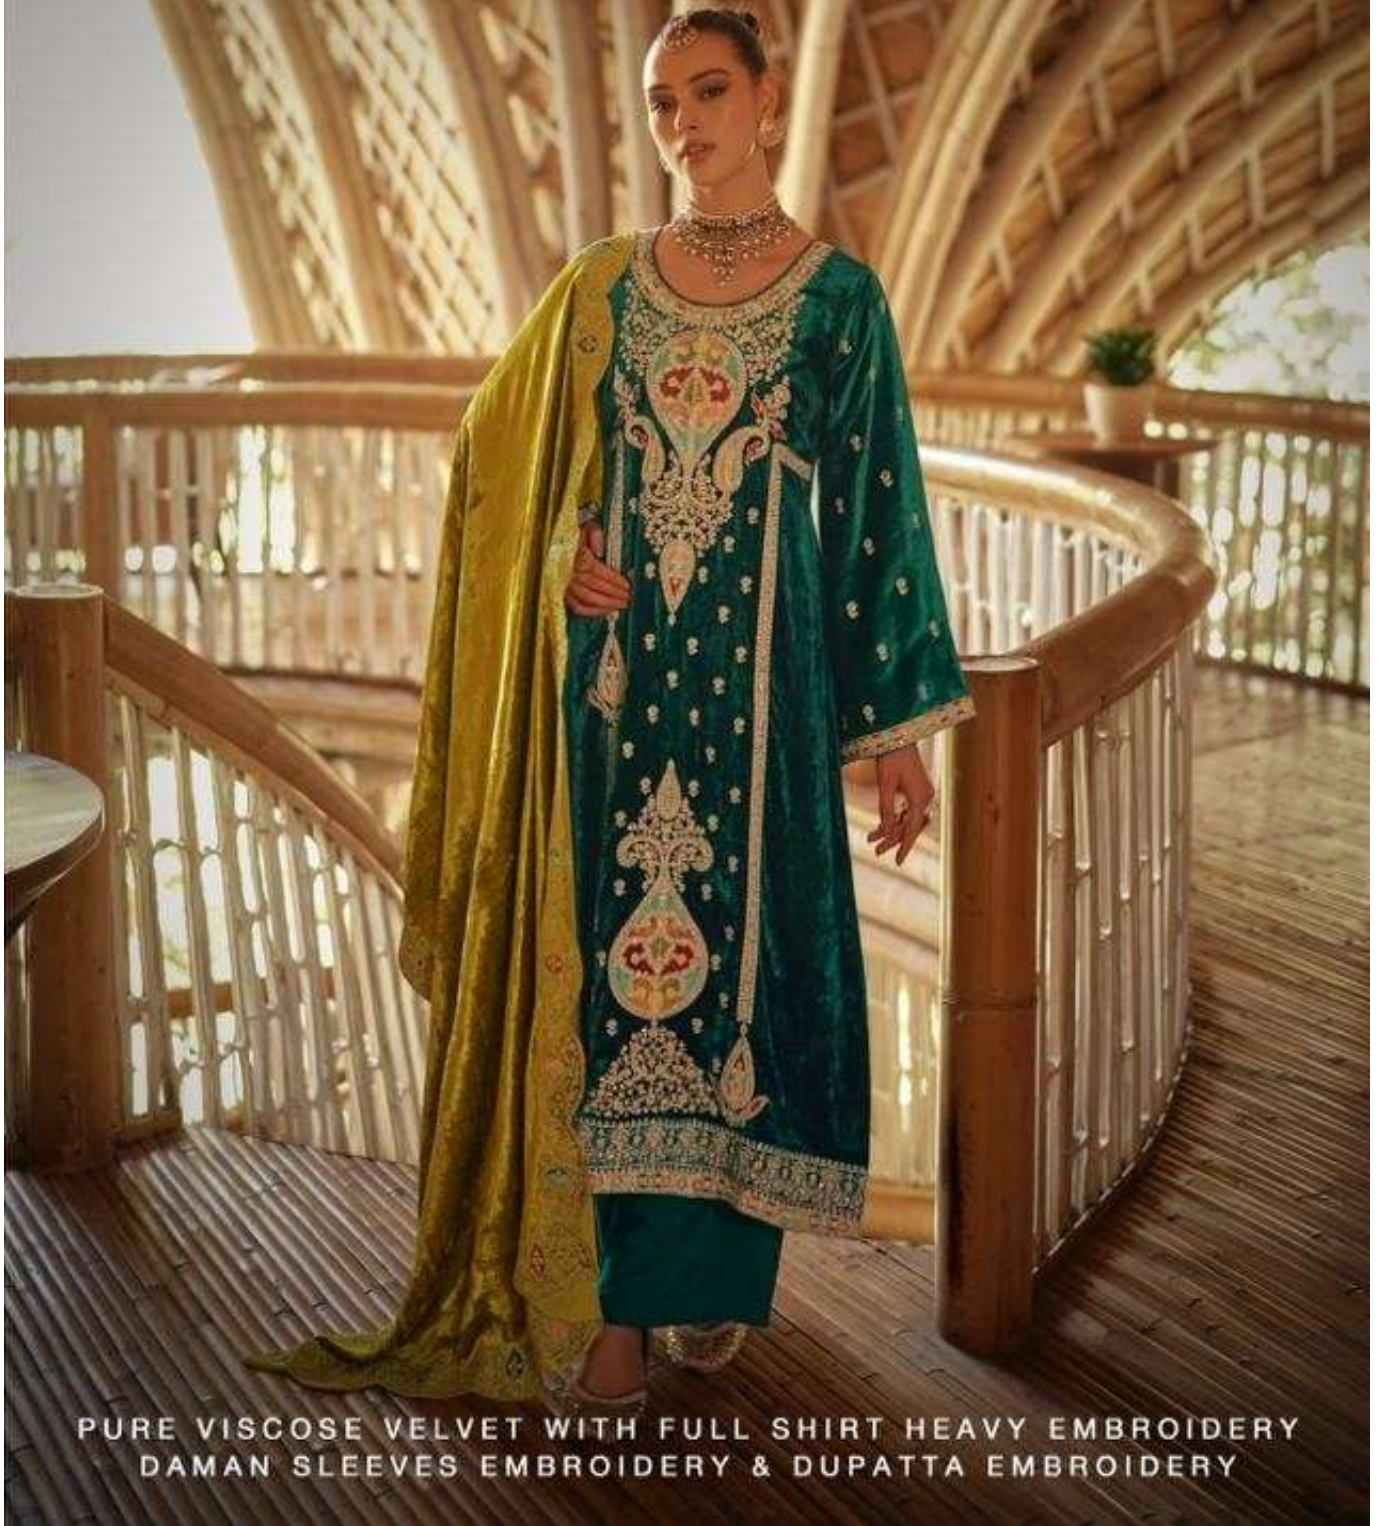

ممتاز آرٹس

Munazzar Arts

Reggie hi laage

LAHAR

PURE VISCOSE VELVET WITH FULL SHIRT HEAVY EMBROIDERY
DAMAN SLEEVES EMBROIDERY & DUPATTA EMBROIDERY