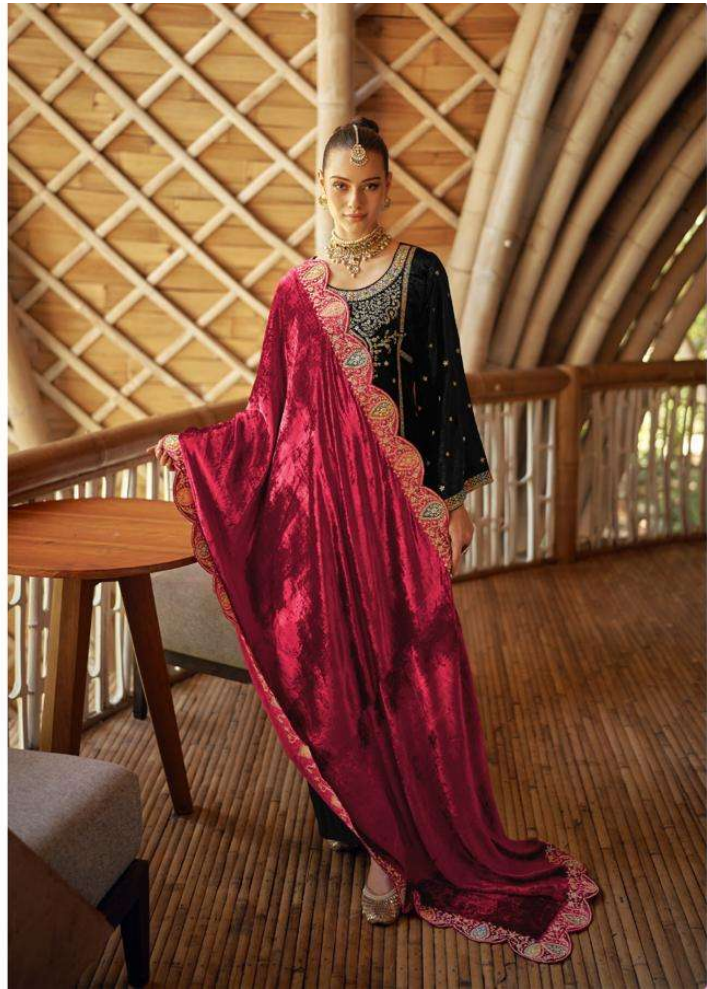

ممتاز آرٹس
Munazzat Arts
Pakistan's Artisan

LAHAR - 34004