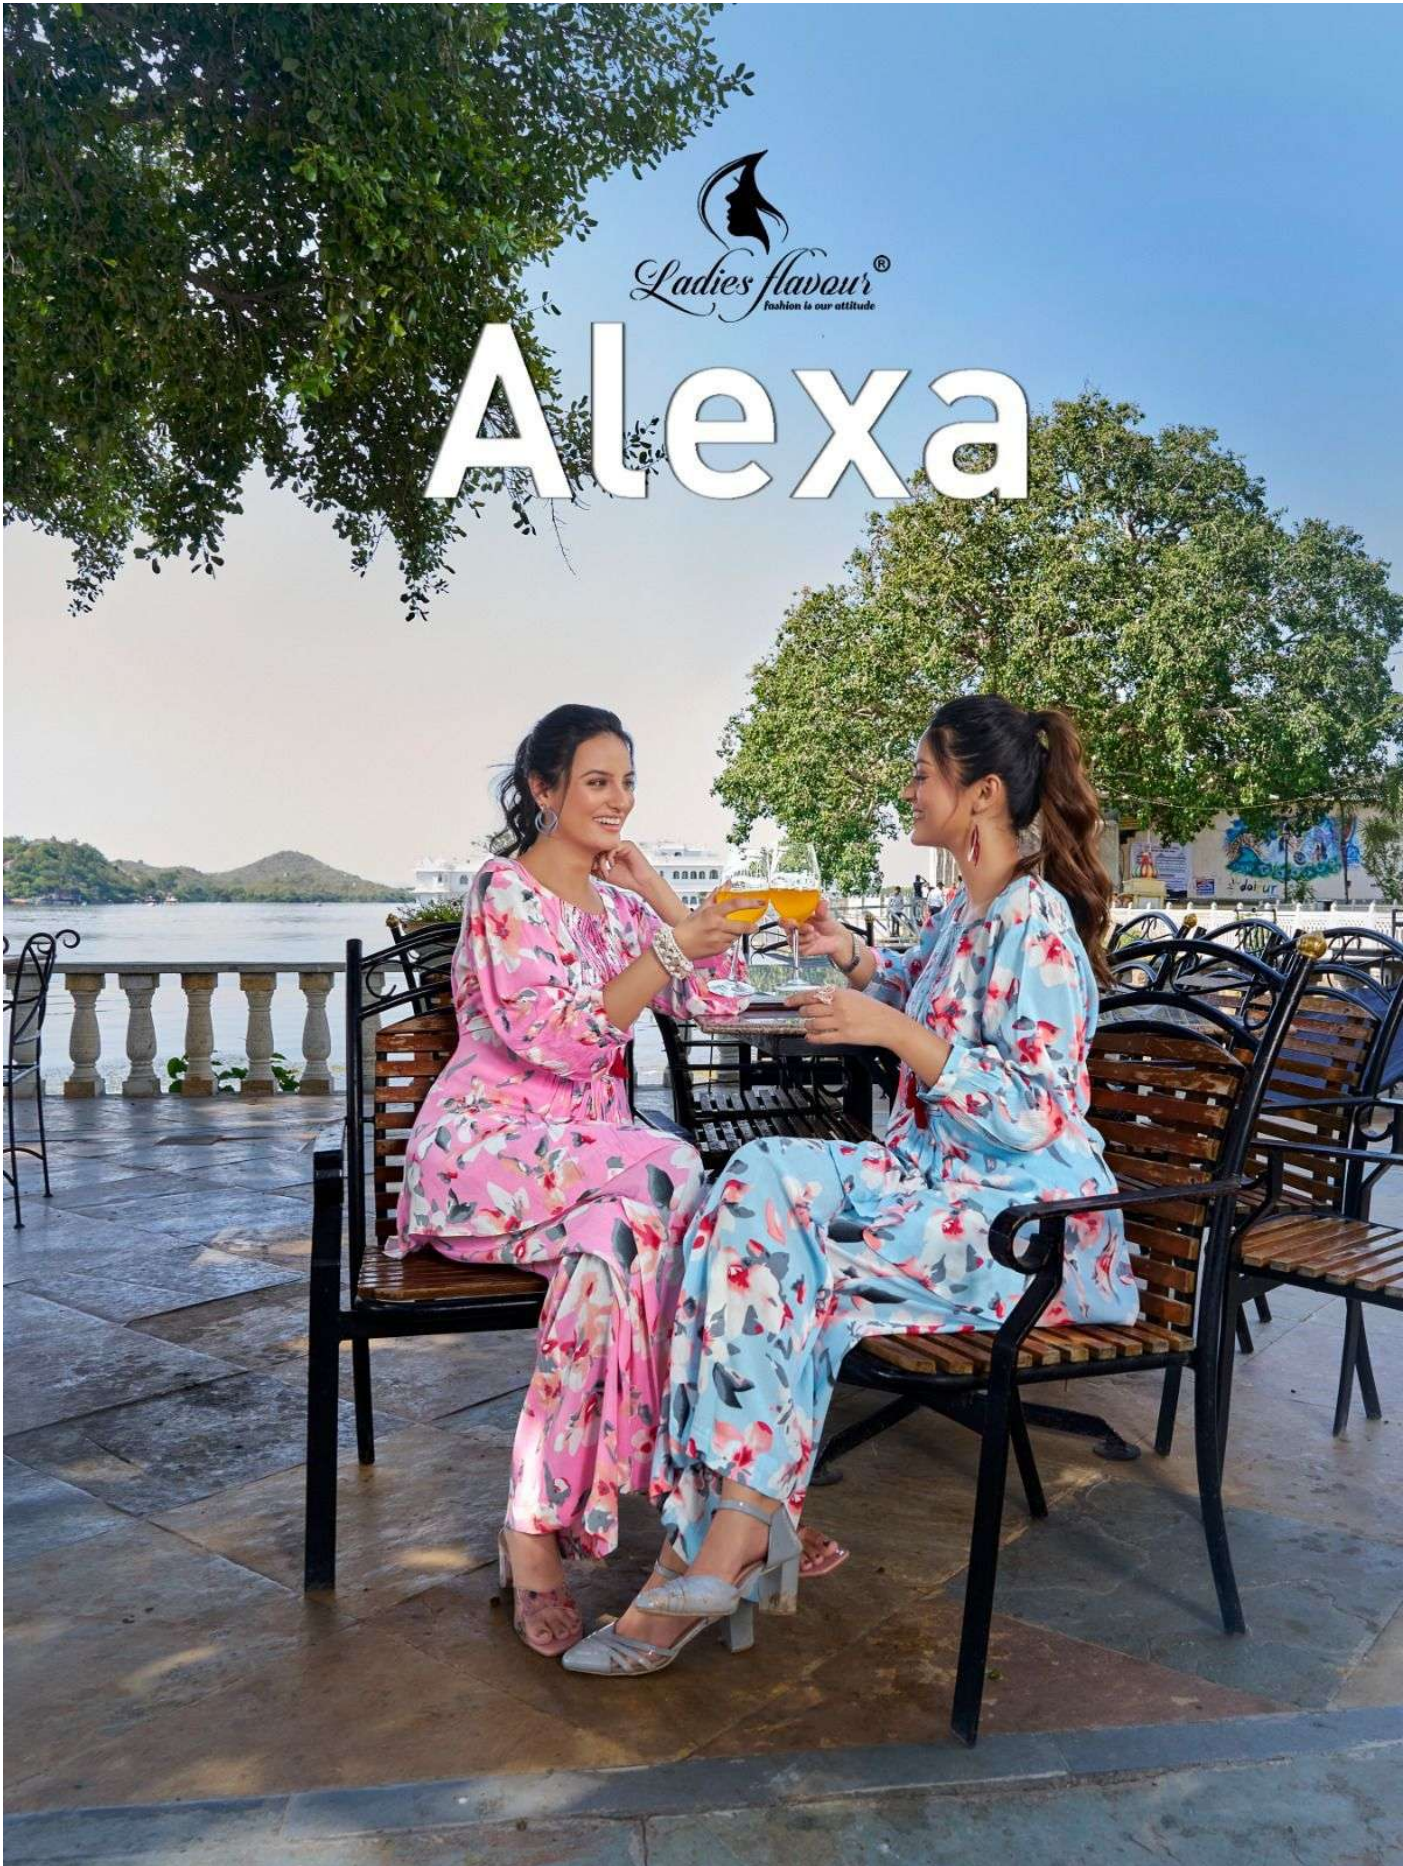

# Alexa

  
*Ladies Flavour*<sup>®</sup>  
fashion is our attitude

#1003

  
*Ladies flavour*<sup>®</sup>  
fashion is our attitude

#1001

*Touch of*  
**TRADITION**

A TOUCH OF TRADITION AND A HINT OF  
ART, EVERYTHING  
THAT YOU HAVE BEEN LOOKING  
FOR TO MAKE YOUR LOOK SPECIAL, COMES  
ALIVE IN THIS MAJESTIC GREEN SAREE!