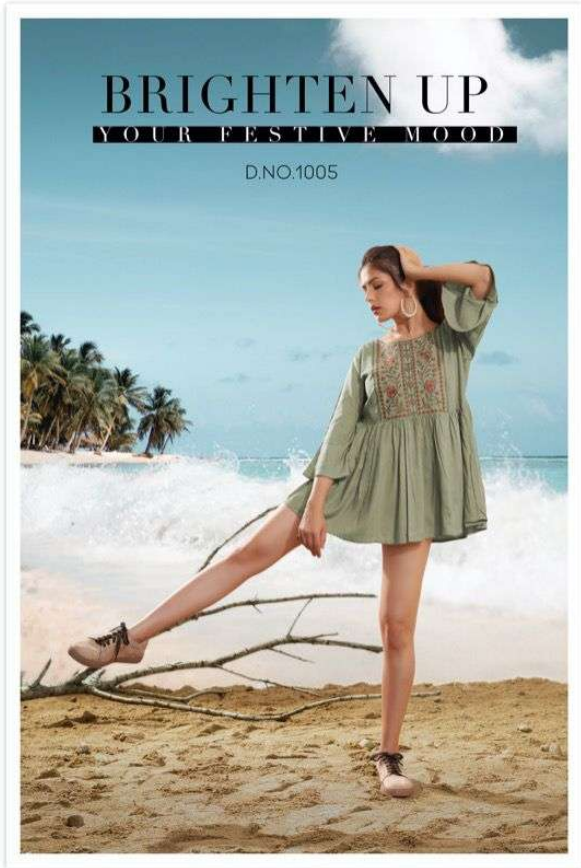

THE
CONCH

COMPASS₁₀

THE
CONCH

SET YOUR OWN
FASHION GOALS

THE
CONCH

COMPASS₁₀

THE COMFORTABLE
DESIGN PHILOSOPHY

D.NO.1004

GET READY FOR
SUMMER FESTIVITIES.

D.NO.1001

SET YOUR OWN

FASHION GOALS

D.NO.1006

EMBRACE
ELEGANCE AND POISE

D.NO.1003

THE ART OF
BEING GRACEFUL