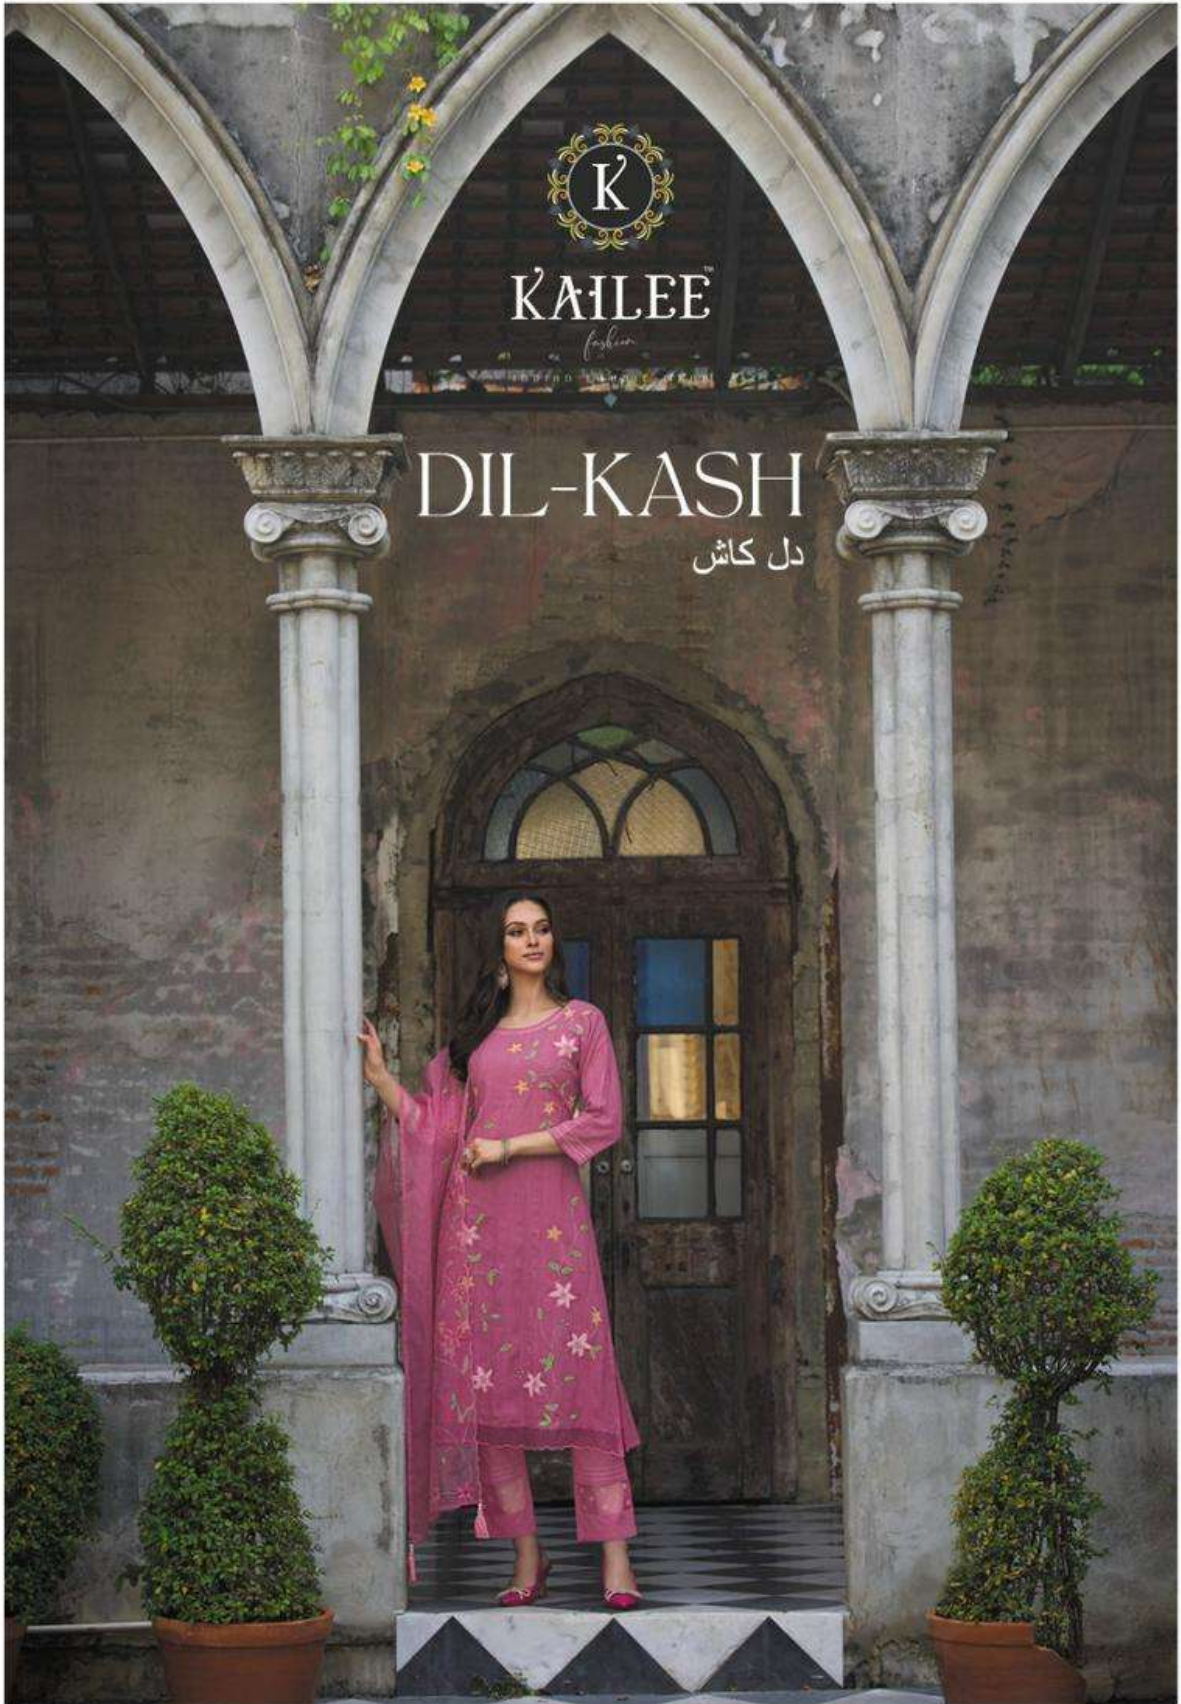

KAILEE
fashion

DIL-KASH
دل کاش

KAILEE
fashion

DIL-KASH
دل کاش

KAILEE™

fashion

INDIAN ETHNIC WEAR

40504

40502

40503

KAILEE[™]
fashion
SINCE 1988 • 100% COTTON

KAILEE™

fashion

INDIAN FASHION WEAR

KAILEE™

fashion