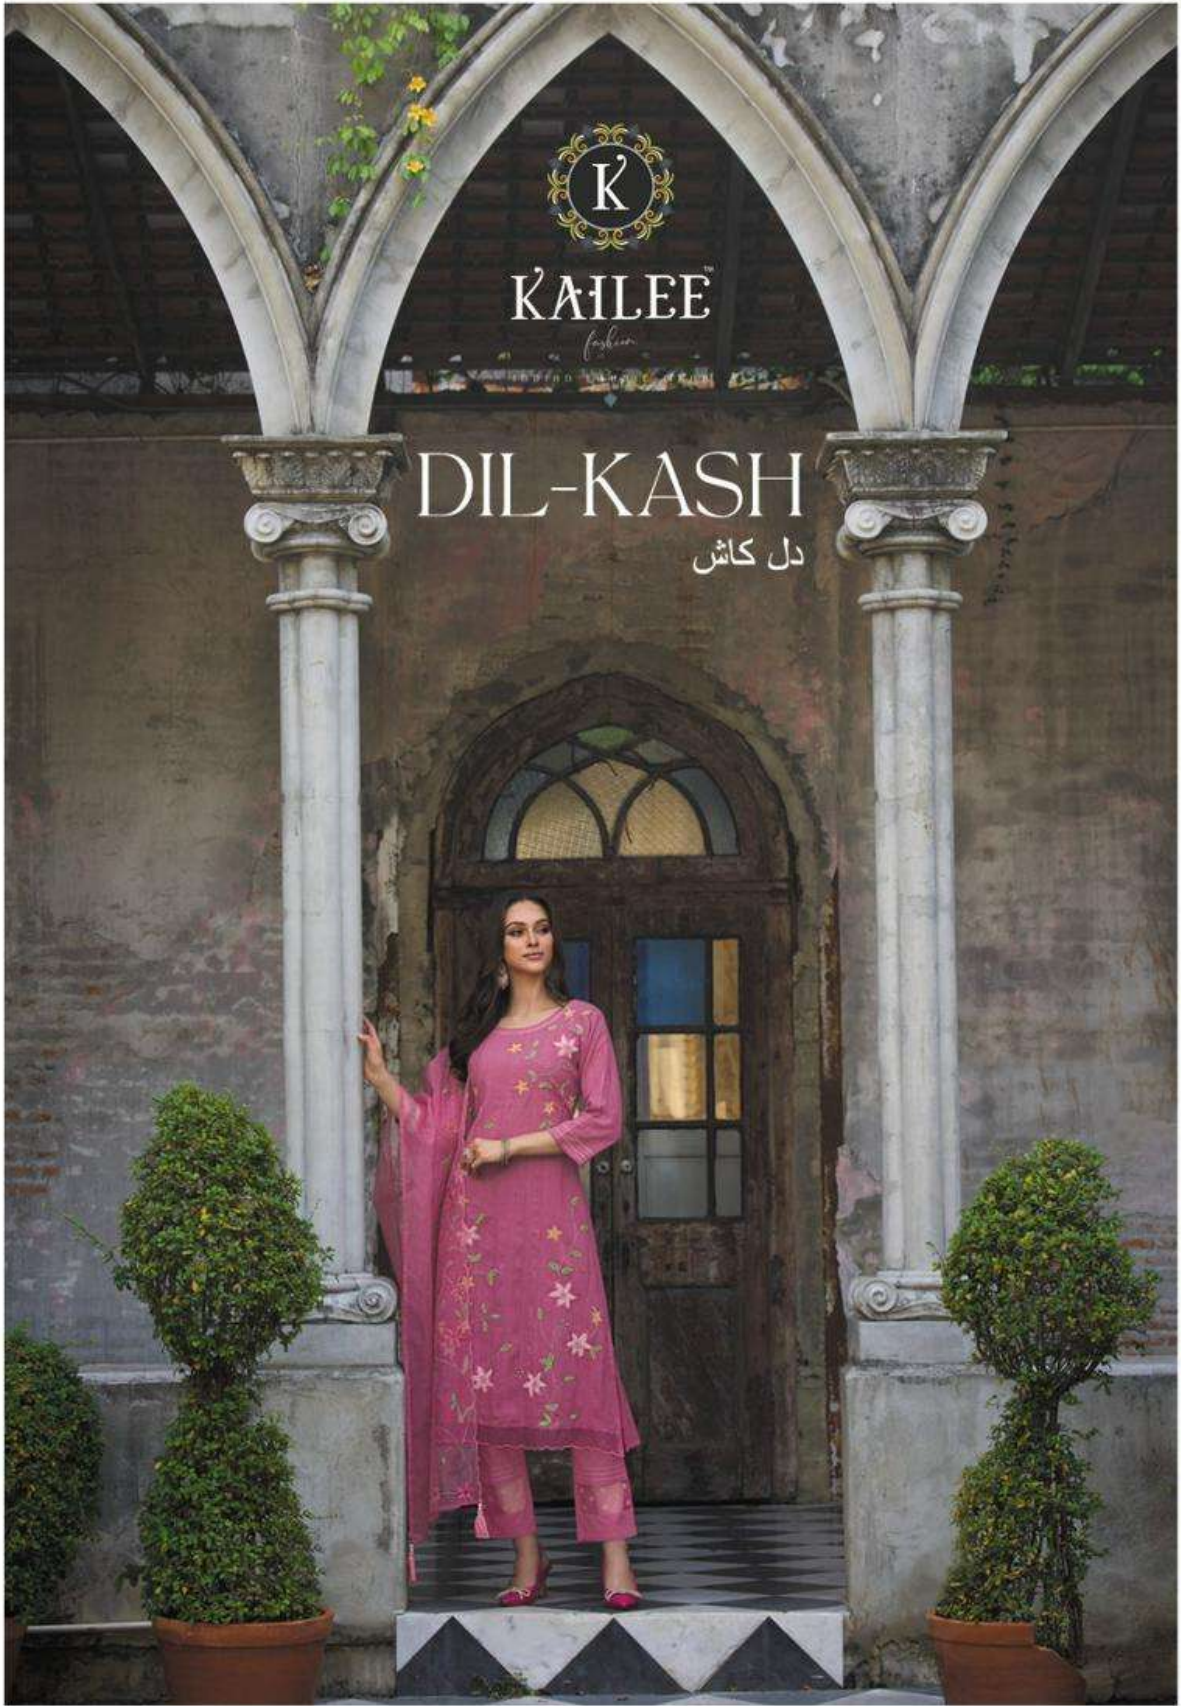

KAILEE
fashion

DIL-KASH
دل کاش

KAILEE
fashion

DIL-KASH
دل کاش

KAILEE™

fashion

INDIAN ETHNIC WEAR

40504

40502

40503

KAILEE[™]
fashion
SINCE 1988 • 100% COTTON

KAILEE™

fashion

INDIAN FASHION WEAR

KAILEE™

fashion