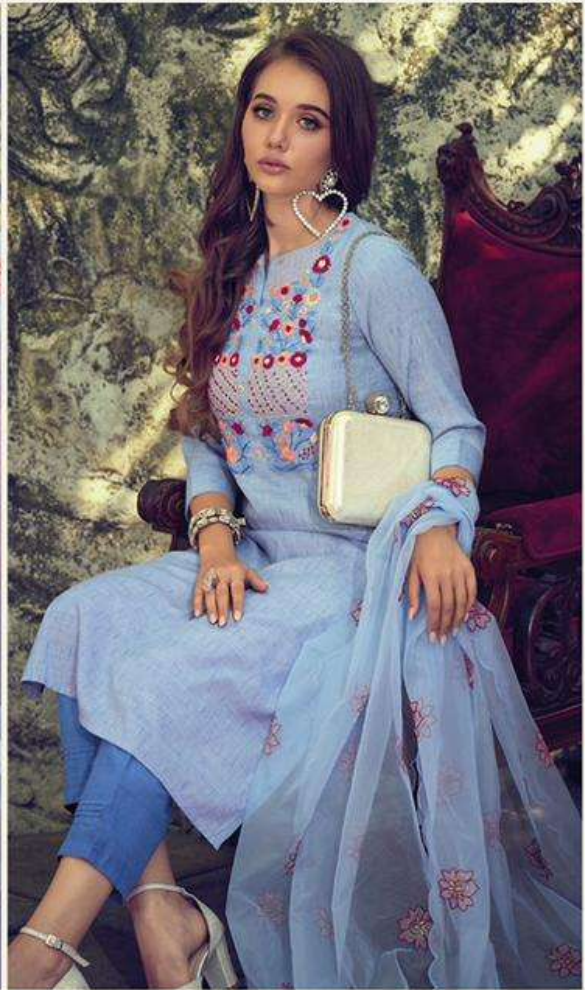

KAILEE™

fashion

DESIGN • TAIWAN • MADE

DESIGN
40096

KAILEE™

fashion

INDIAN FABRIC WEAR

DESIGN 40094