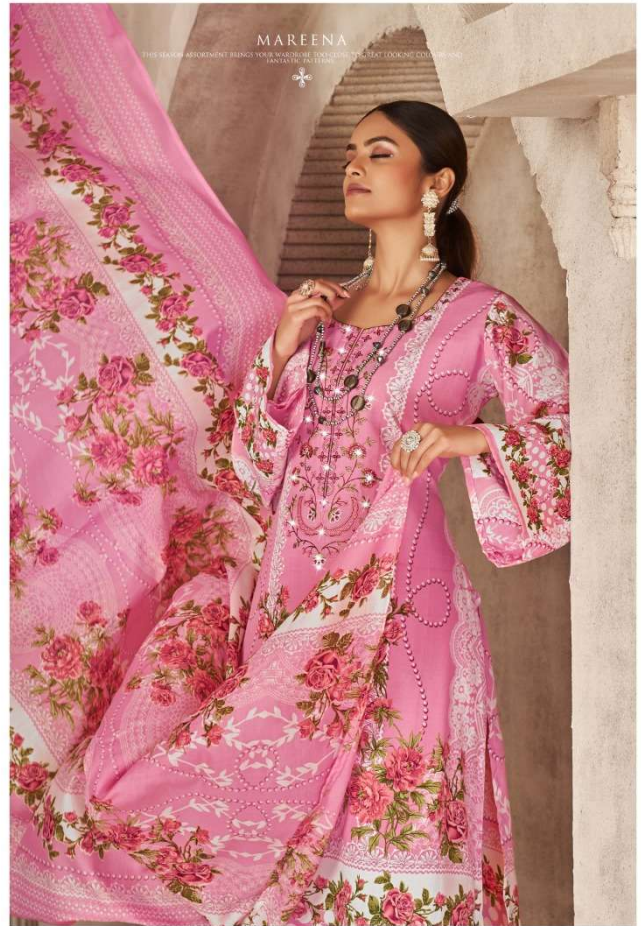

ROMANI[®]
classic collection

Mareena
Vol-10

ROMANI[®]
classic collection

Mareena

Vol-10

Romani[®]
classic collection

MARENA

THIS SEASON, ASSORTMENT BRINGS YOU A WIDER RANGE TO CHOOSE FROM TO MEET YOUR TASTE AND COLOR PREFERENCE.

Romani[®]
CLASSIC COLLECTION

MAREENA

THIS SEASON ASSORTMENT BRINGS YOUR WARDROBE VERY CLOSE TO GREAT LOOKING COLOURS AND
JANUARY PATTERNS.

1074-001

1074-002

1074-003

1074-004

1074-005