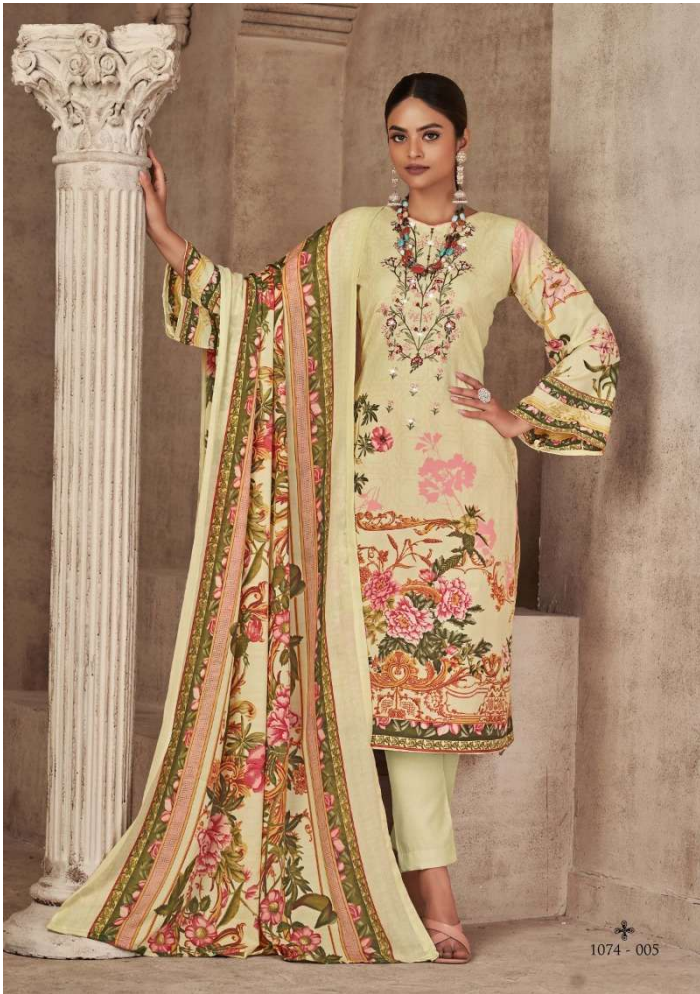

ROMANI[®]
classic collection

Mareena
Vol-10

ROMANI[®]
classic collection

Mareena

Vol-10

Romani[®]
classic collection

MARENA

THIS SEASON, ASSORTMENT BRINGS YOU A WIDER RANGE TO CHOOSE FROM TO MEET YOUR TASTE AND COLOR PREFERENCE.

Romani[®]
CLASSIC COLLECTION

MAREENA

THIS SEASON ASSORTMENT BRINGS YOUR WARDROBE VERY CLOSE TO GREAT LOOKING COLOURS AND
JANUARY PATTERNS.

1074-001

1074-002

1074-003

1074-004

1074-005