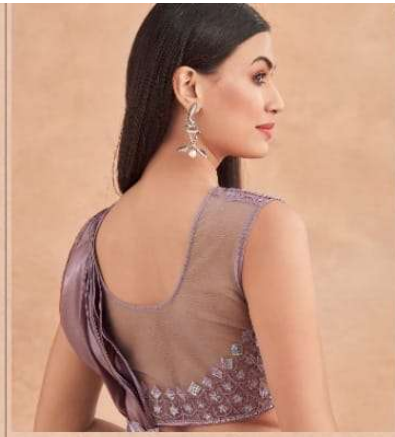

SUPER STAR

TFH
THE FASHION HUB

SUP-7301

SUPER STAR

TFH
THE FASHION HUB

THE STYLE SAVANT

Seeks out to give the woman the
comfort and make them love you.

SUP-7302

TFH
THE FASHION HUB

THE STYLE SAVANT

Sarees also make the woman feel
romantic and make them look elegant.

SUP-7302

SUP-7305

TFH
THE FASHION HUB

SUP-7306

TFH
THE FASHION HUB

BEAUTY IS MAGNIFIED

Discover the elegance of contemporary in its full glory and let
bring out your "authentic and feminine" side.

SUP-7309

TFH
THE FASHION HUB

SUP-7310

SUP-7312

Super Star

SUP-7301