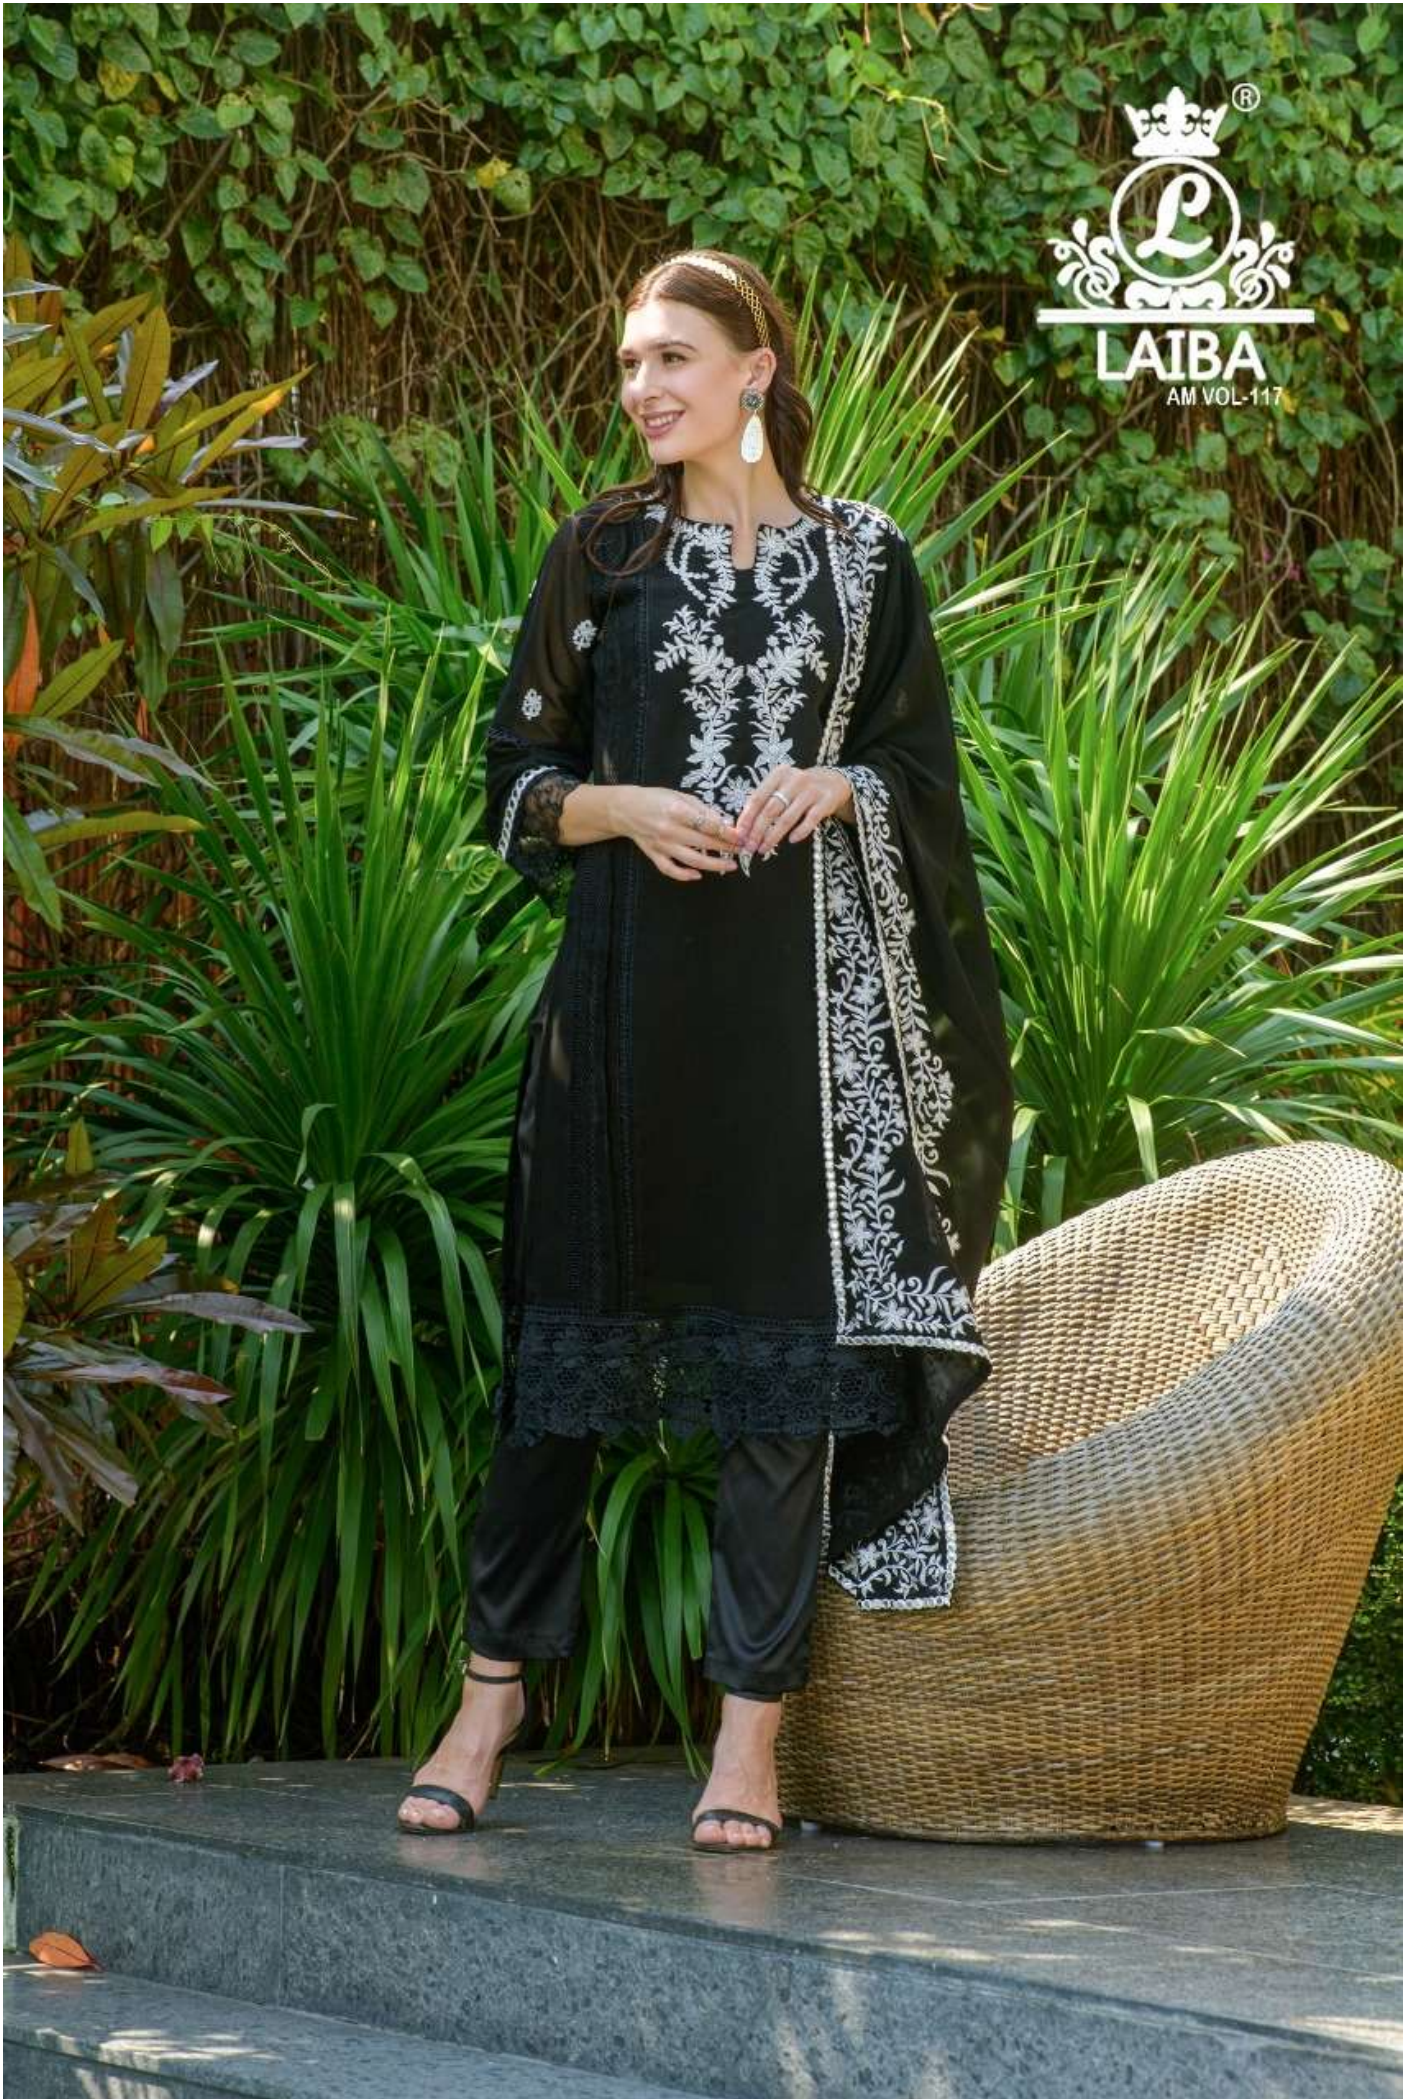

LAIBA
AM VOL-117