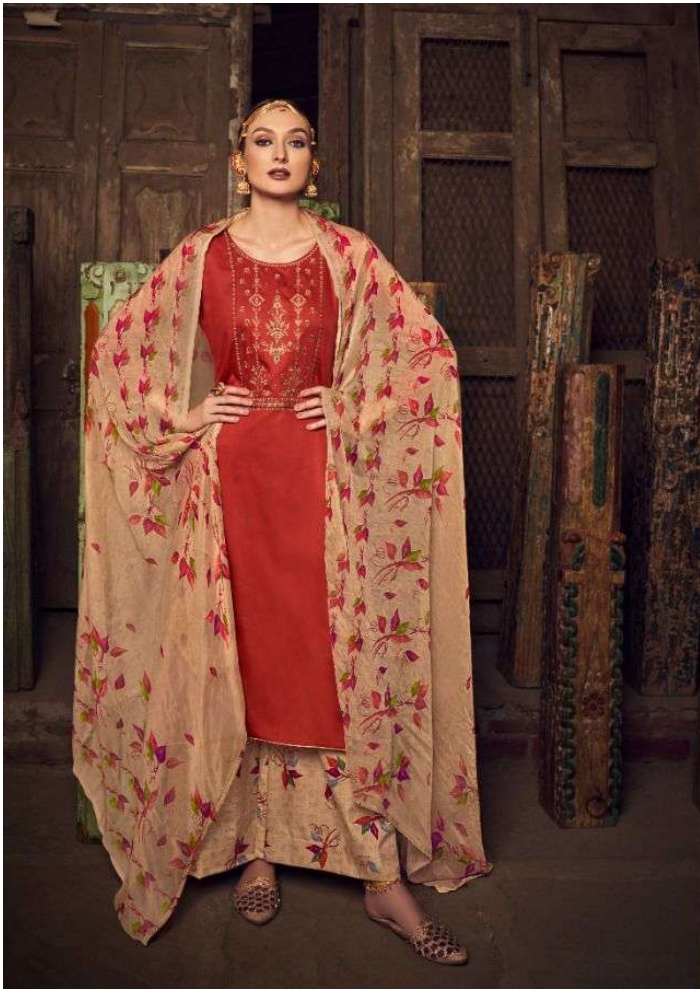

430-005

Zulfai  
DESIGNER SAREE

430-007

Zulfat  
Designs

430-006

430-008

Fashion welcomes the change season-we bring you an exclusive fresh look with the designs of muse collection, Bcoz fashion welcomes. The change of season by turning the page on the past and introducing a host and fabulous trends.