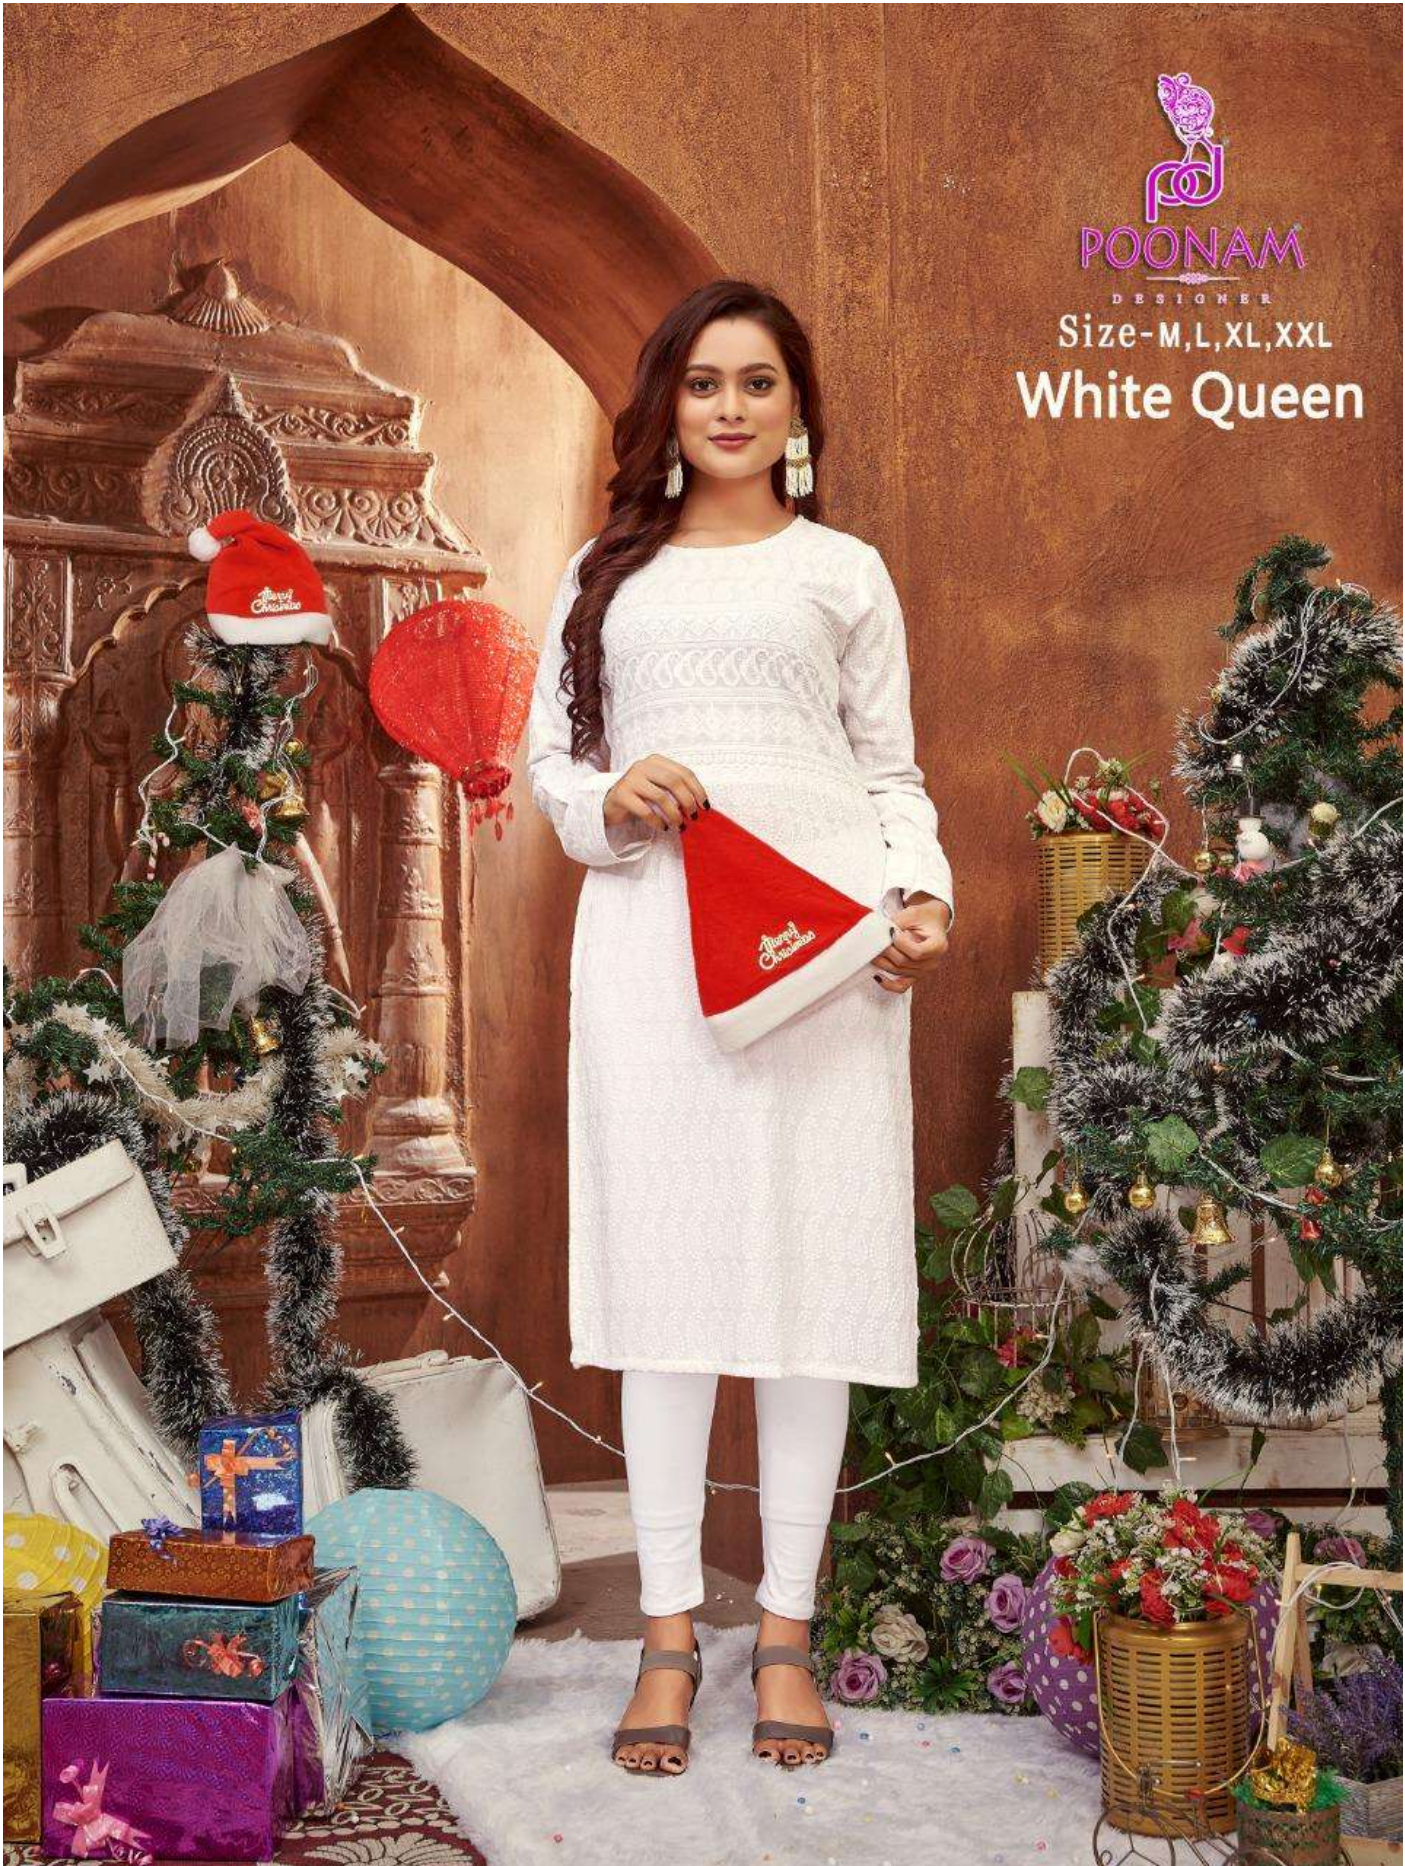

White Queen

POONAM

DESIGNER

Size-M,L,XL,XXL

White Queen

POONAM

DESIGNER

Size-M,L,XL,XXL