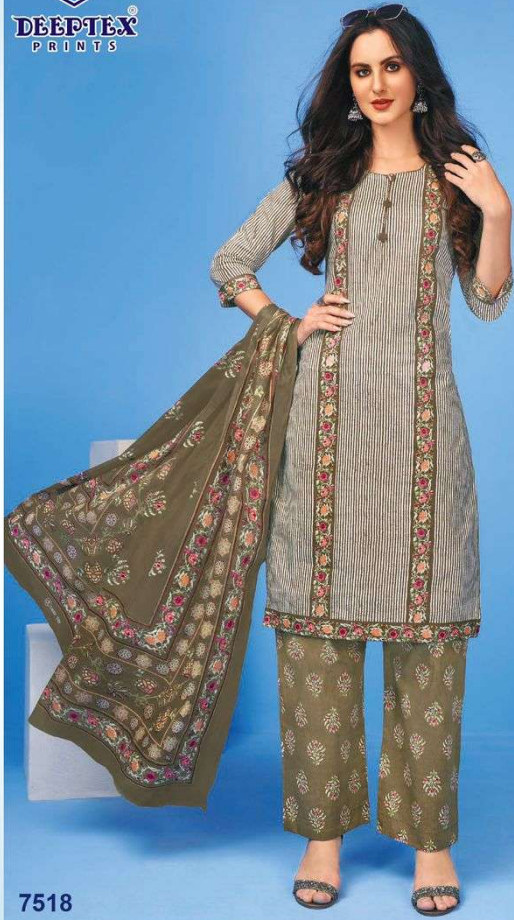

DEEPTEX[®]
PRINTS
VOL.75

Miss India
the eternal beauty...

Maharani
the fashion queen...

DEEPTEX
PRINTS

7506

DEEPTEX
PRINTS

7507

DEEPTEX
PRINTS

7502

DEEPTEX
PRINTS

7503

DEEPTEX
PRINTS

7514

DEEPTEX
PRINTS

7515

7518

DEEPTEX
PRINTS

Lots of Love

Disha Parmar
Disha Parmar
(TV Actress)
The leading Lady of
Bade Achhe Lagte Hain 2

DEEPTEX
PRINTS

7501

DEEPTEX
PRINTS

7520

DEEPTEX
PRINTS