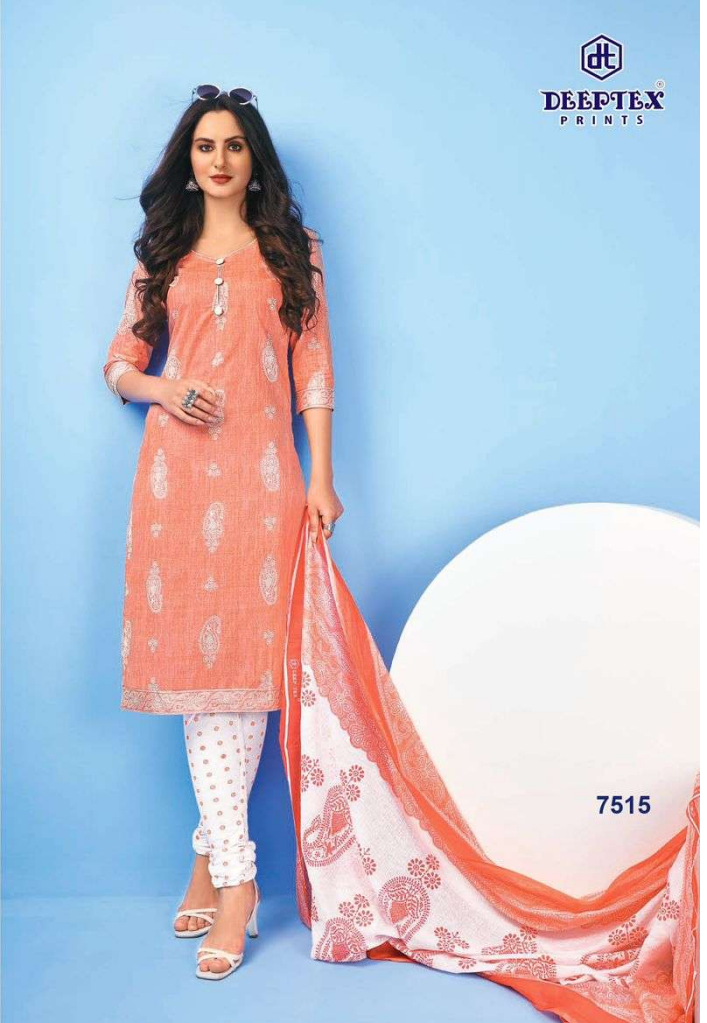

7514

DEEPTEX
PRINTS