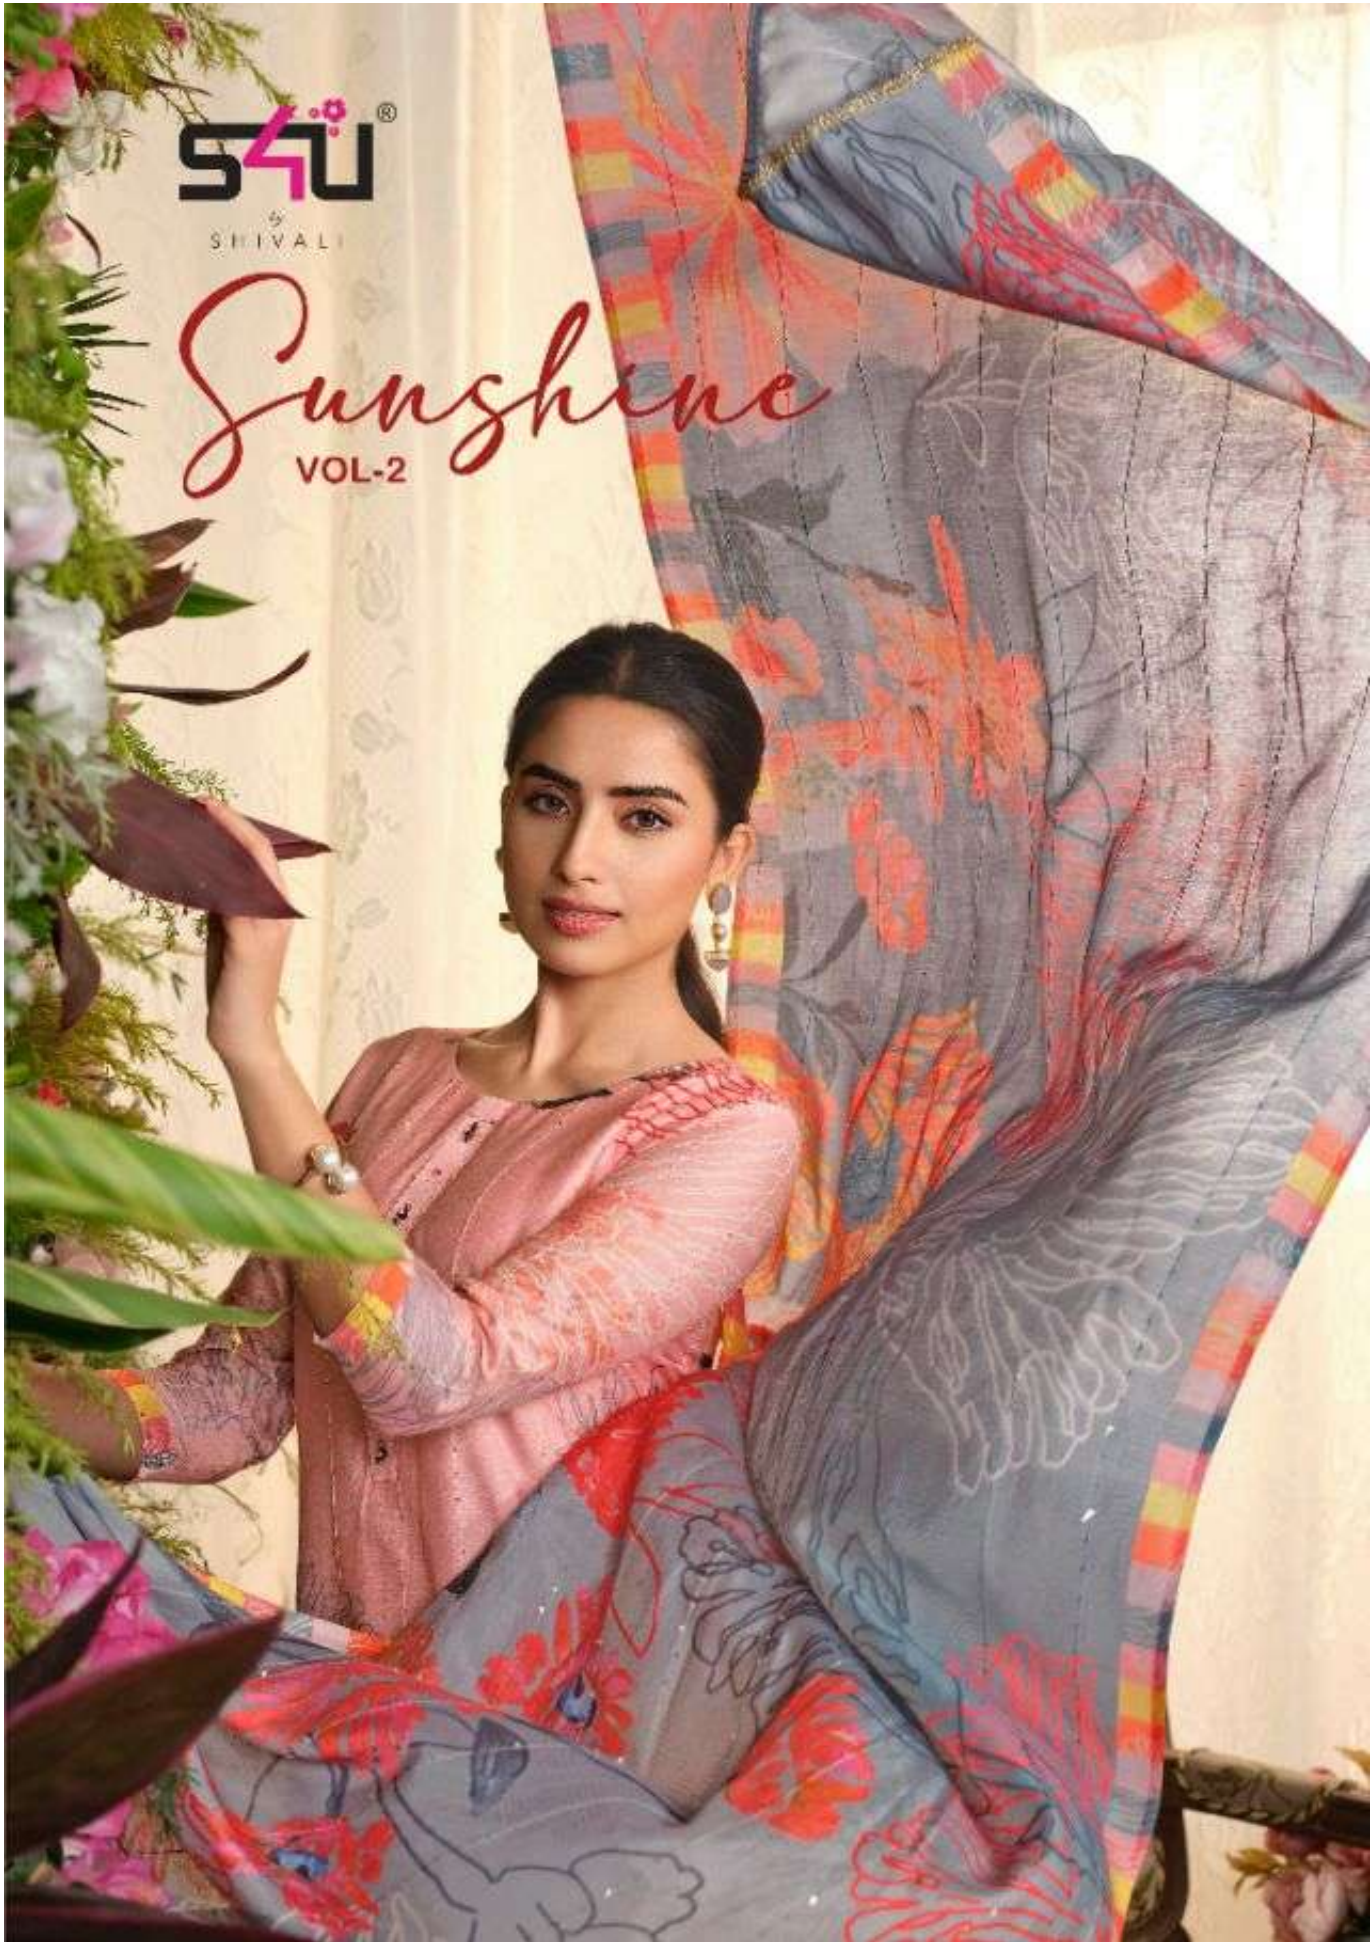

# Sunshine

VOL-2

SHU  
SHIVALLI

*Festive fall*  
THIS BEAUTIFULLY DESIGNED  
FESTIVE PIECE IS SOMETHING YOU WOULD  
WANT TO WEAR ON REPEAT.  
SH03

SFU<sup>®</sup>  
SHIVALI

Youthful indulgence  
WEAR THE INNOVATIVE COLOR,  
FEATURING A CHIC  
PLAY OF FLORAL AND  
GEOMETRIC PATTERNS  
SH06