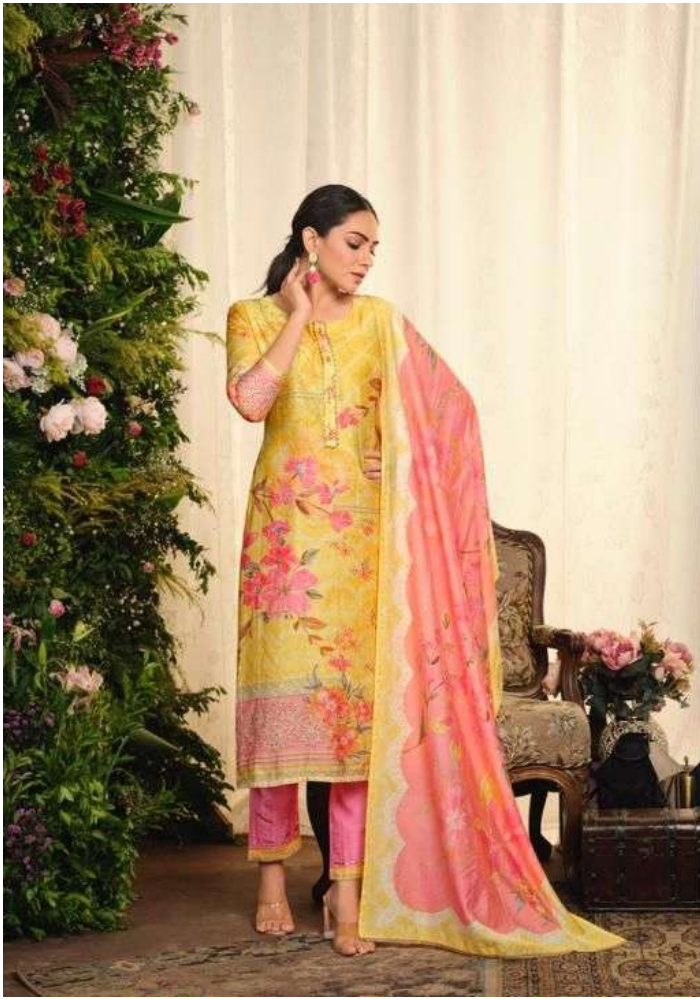

# Sunshine

VOL-2

SHU  
SHIVALLI

*Festive fall*  
THIS BEAUTIFULLY DESIGNED  
FESTIVE PIECE IS SOMETHING YOU WOULD  
WANT TO WEAR ON REPEAT.  
SH03

SFU<sup>®</sup>  
SHIVALI

Youthful indulgence  
WEAR THE INNOVATIVE COLOR,  
FEATURING A CHIC  
PLAY OF FLORAL AND  
GEOMETRIC PATTERNS  
SH06