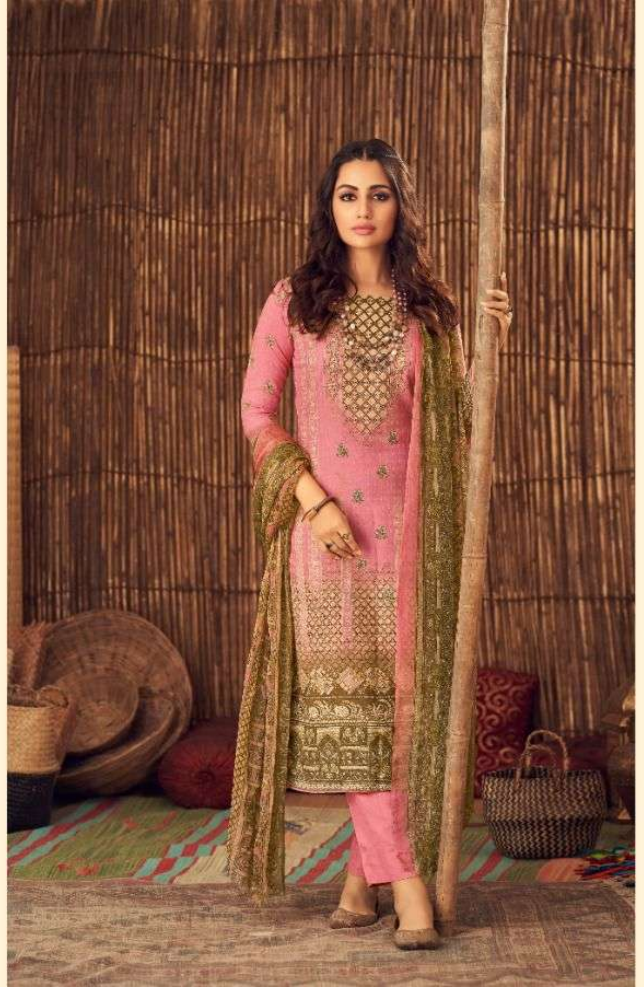

Resar®

Sahin

Pure Dupatta Collection

143001

143002

143003

143004

143005

143006

143007

143008

Resar

LUXURIOUS AND DELICATE

143003

Resar®

THE COLOR IS A SYMBOL OF PURITY