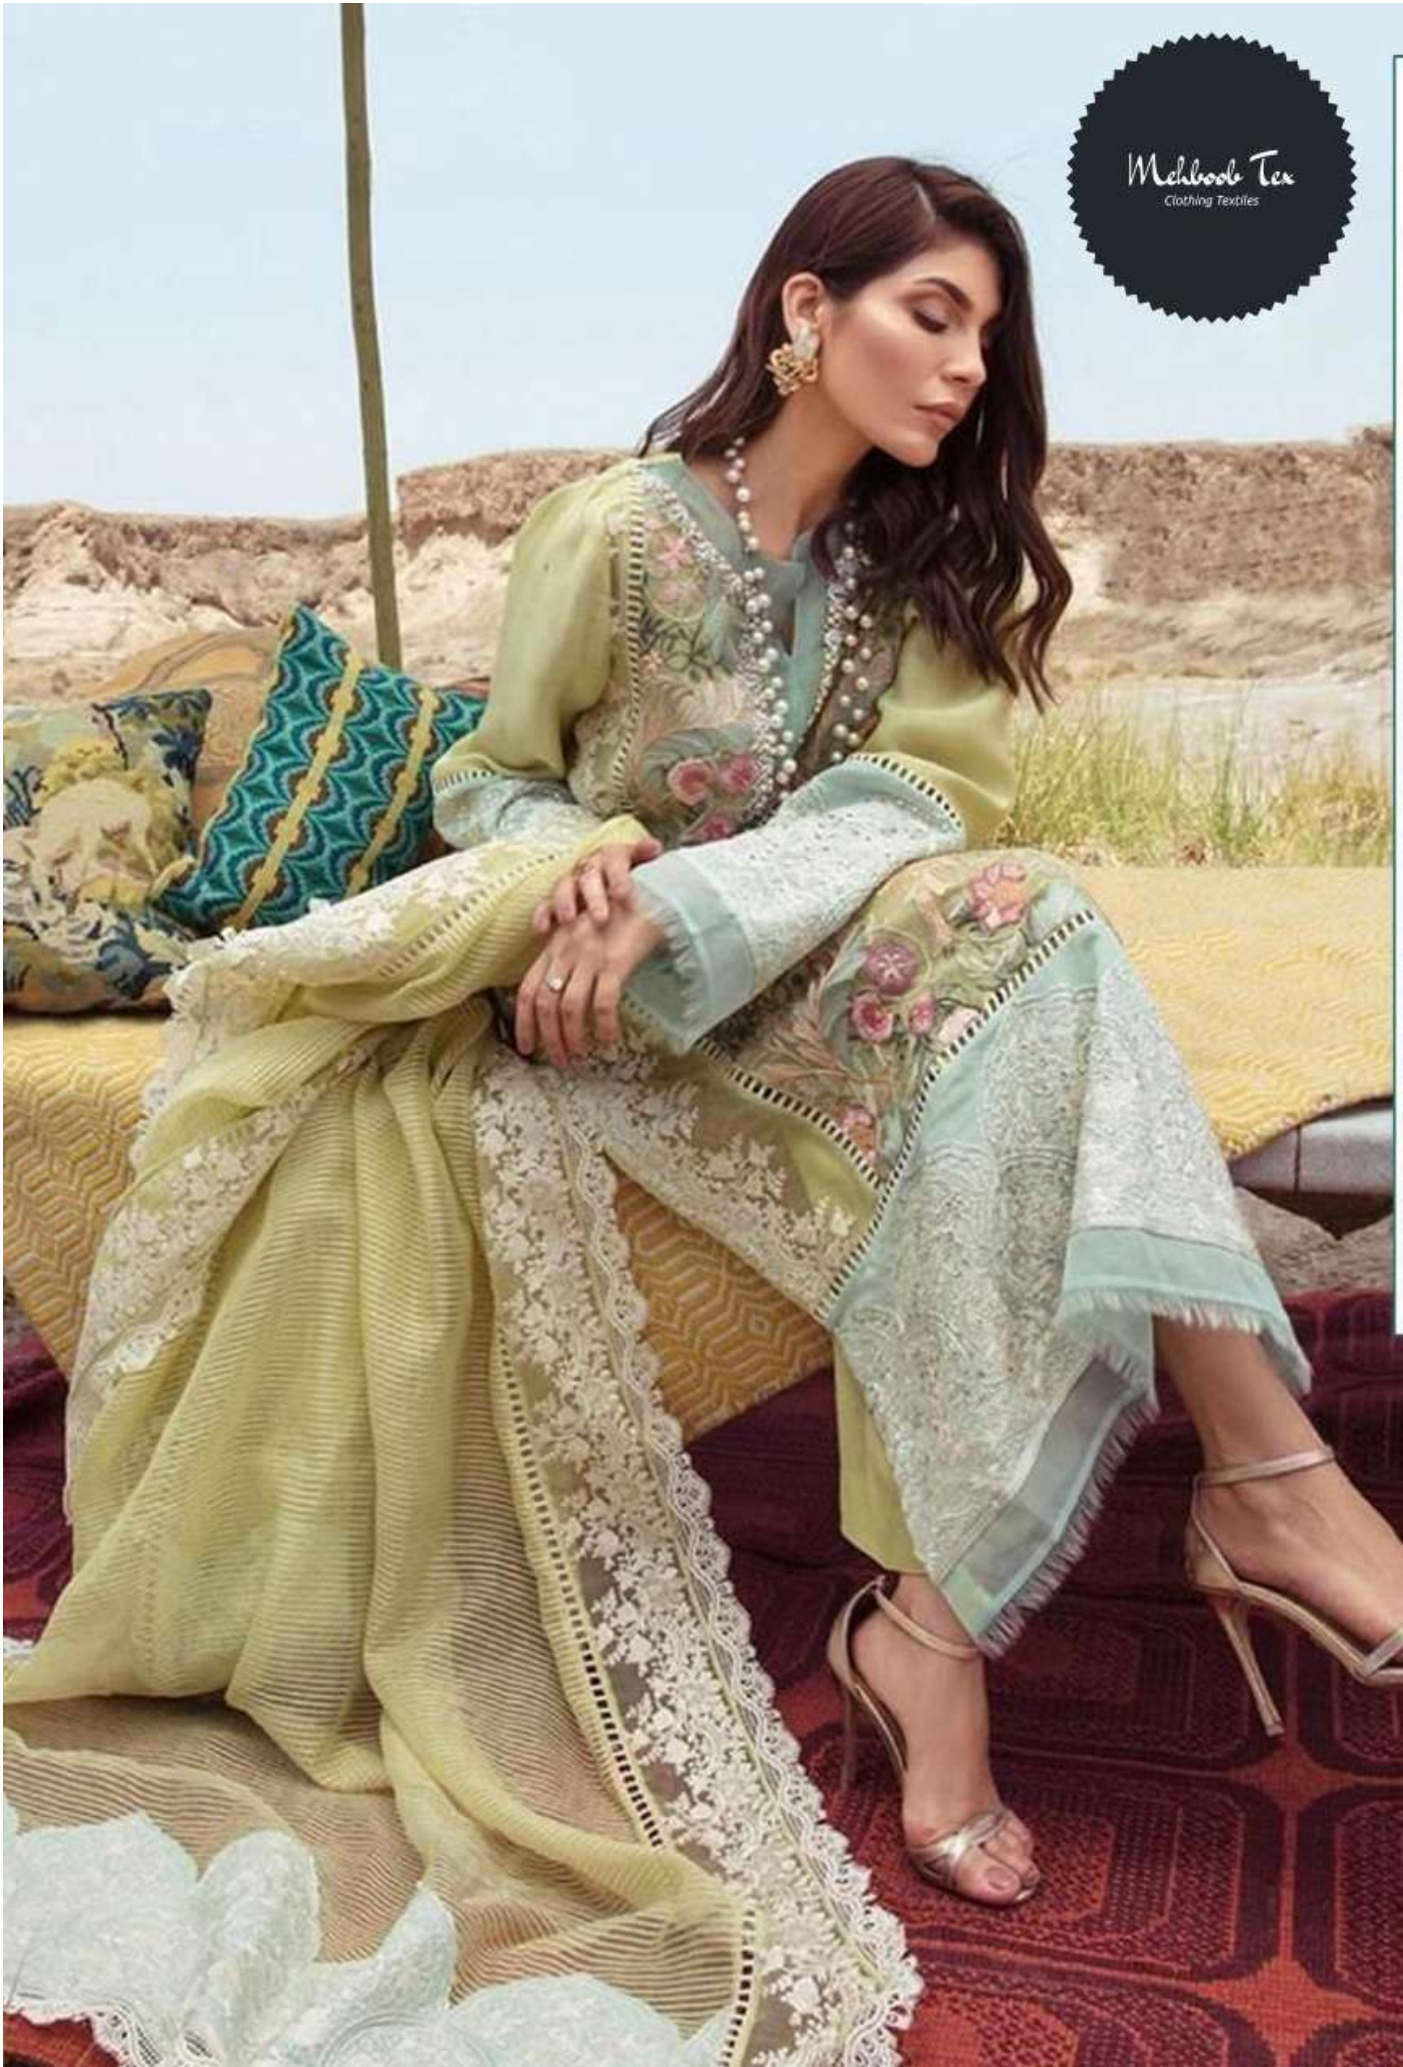

Mehboob Tex
Clothing Textiles

Mahboob's Tex
Clothing Textiles

TOP:- LAWN COTTON
DUPATTA:- COTA CHEX
BOTTOM / INNER:- SEMI LAWN

7777