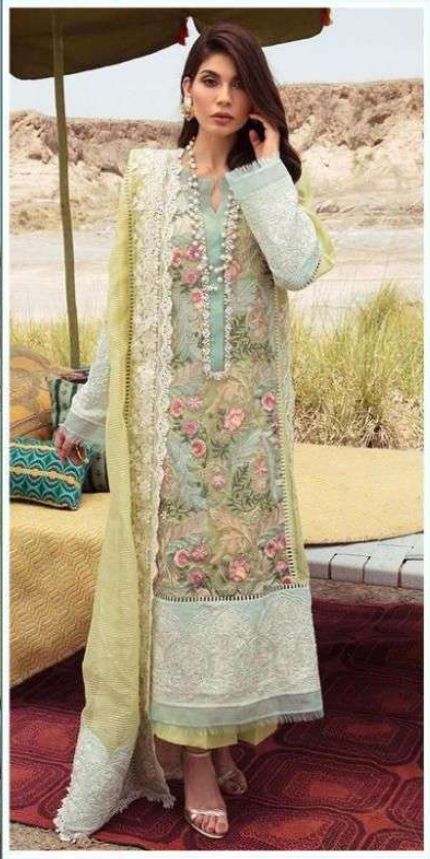

Mehboob Tex
Clothing Textiles

Mahboob's Tex
Clothing Textiles

TOP:- LAWN COTTON
DUPATTA:- COTA CHEX
BOTTOM / INNER:- SEMI LAWN

7777