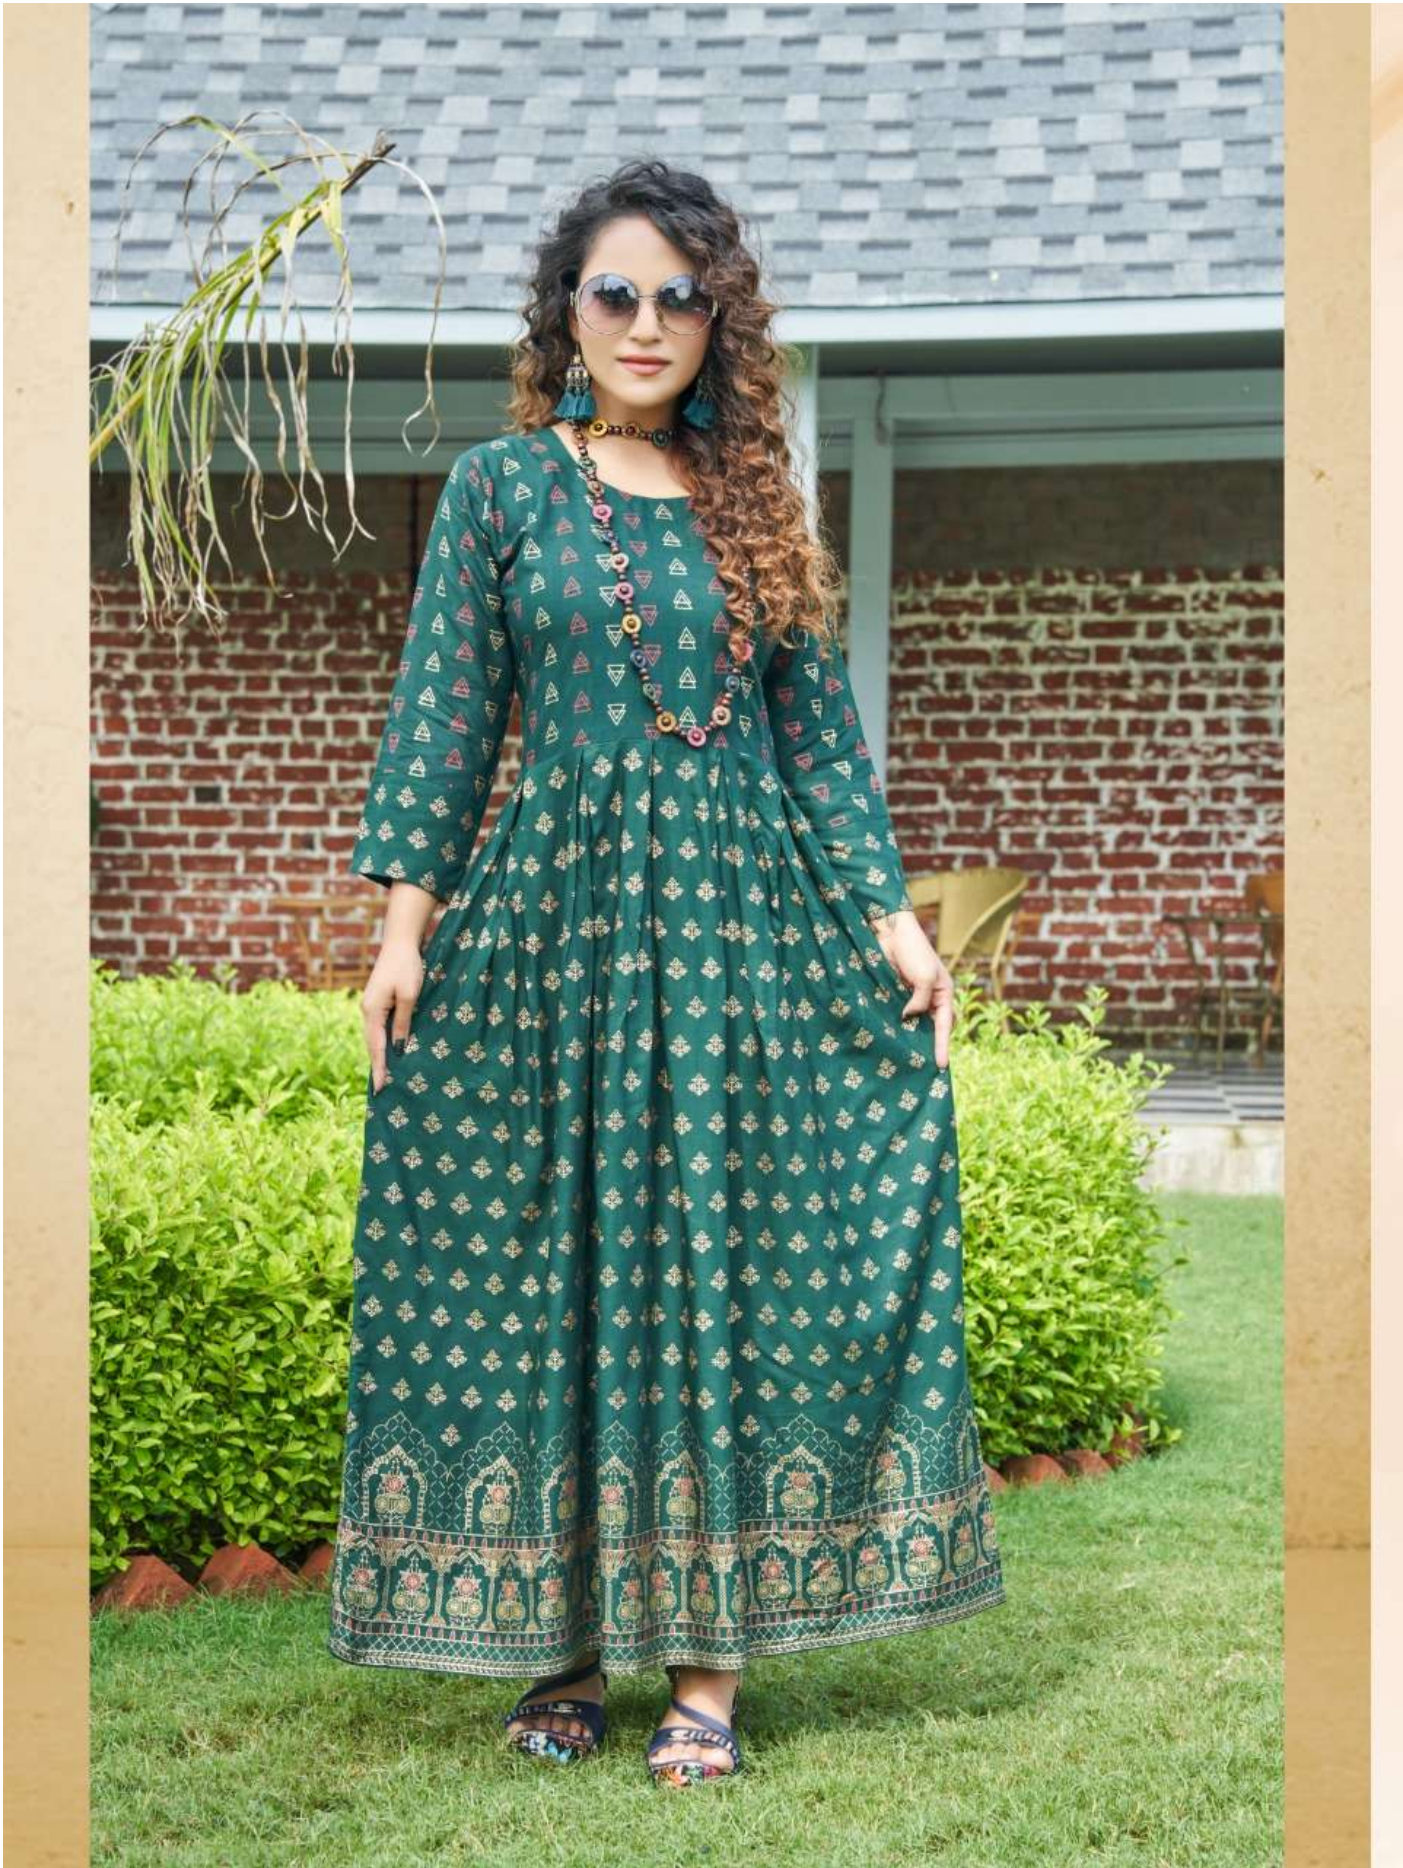

Signature line by HIRWA

Sunshine

Vol-01

Make
difference

1005

Signature line by HIRWA

Sunshine

Vol-01

Signature line by: HIRWA

Sunshine

Vol-01

Size : M,L,XL,XXL,3XL,4XL,5XL,6XL,7XL