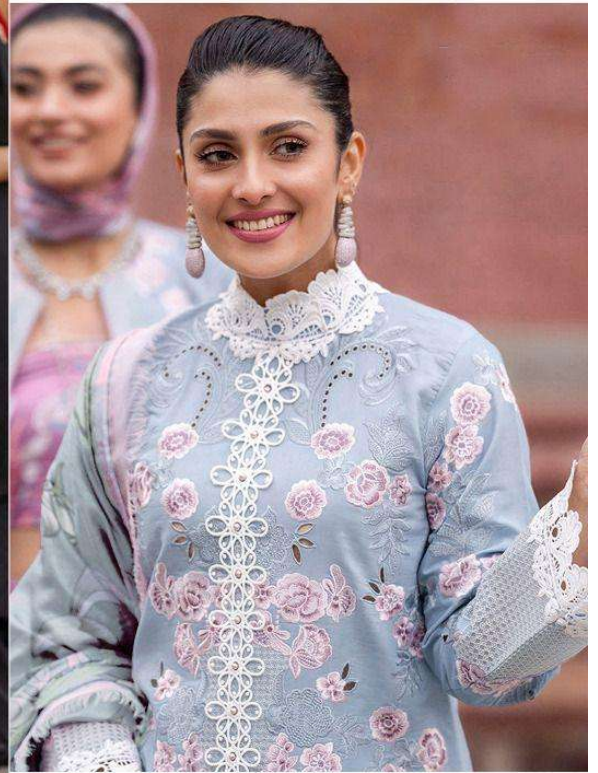

*Serene*  
Pakistani Suit

D.NO.40005

A BRAND BY **ME** MEGHA EXPORT

TOP - LAWN COTTON HEAVY EMBROIDRED

BOTTOM - SEMI LAWN

DUPATTA - HEAVY CHIFFON DIGITAL PRINTED

*Serene*  
Pakistani Suit  
A BRAND BY **ME** MEGHA EXPORT

D.NO.40003

TOP - LAWN COTTON HEAVY EMBROIDRED  
BOTTOM - SEMI LAWN WITH BOTTOM PATCH  
DUPATTA - HEAVY CHIFFON DIGITAL PRINTED

*Serene*  
Pakistani Suit  
A BRAND BY **ME** MEGHA EXPORT

D.NO.40006

TOP - LAWN COTTON HEAVY EMBROIDRED

BOTTOM - SEMI LAWN

DUPATTA - HEAVY CHIFFON DIGITAL PRINTED

*Serene*  
Pakistani Suit

D.NO.40002

A BRAND BY **ME** MEGHA EXPORT

TOP - LAWN COTTON HEAVY EMBROIDRED

BOTTOM - SEMI LAWN

DUPATTA - HEAVY CHIFFON DIGITAL PRINTED