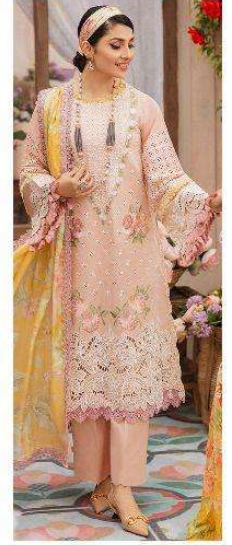

*Serene*  
Pakistani Suit

D.NO.40005

A BRAND BY **ME** MEGHA EXPORT

TOP - LAWN COTTON HEAVY EMBROIDRED

BOTTOM - SEMI LAWN

DUPATTA - HEAVY CHIFFON DIGITAL PRINTED

*Serene*  
Pakistani Suit  
A BRAND BY **ME** MEGHA EXPORT

D.NO.40003

TOP - LAWN COTTON HEAVY EMBROIDRED  
BOTTOM - SEMI LAWN WITH BOTTOM PATCH  
DUPATTA - HEAVY CHIFFON DIGITAL PRINTED

*Serene*  
Pakistani Suit  
A BRAND BY **ME** MEGHA EXPORT

D.NO.40006

TOP - LAWN COTTON HEAVY EMBROIDRED

BOTTOM - SEMI LAWN

DUPATTA - HEAVY CHIFFON DIGITAL PRINTED

*Serene*  
Pakistani Suit

D.NO.40002

A BRAND BY **ME** MEGHA EXPORT

TOP - LAWN COTTON HEAVY EMBROIDRED

BOTTOM - SEMI LAWN

DUPATTA - HEAVY CHIFFON DIGITAL PRINTED

BOTTOM - SEMI LAWN

DUPATTA - HEAVY CHIFFON DIGITAL PRINTED

D.NO.40001

D.NO.40002

D.NO.40003

D.NO.40004

D.NO.40005

D.NO.40006