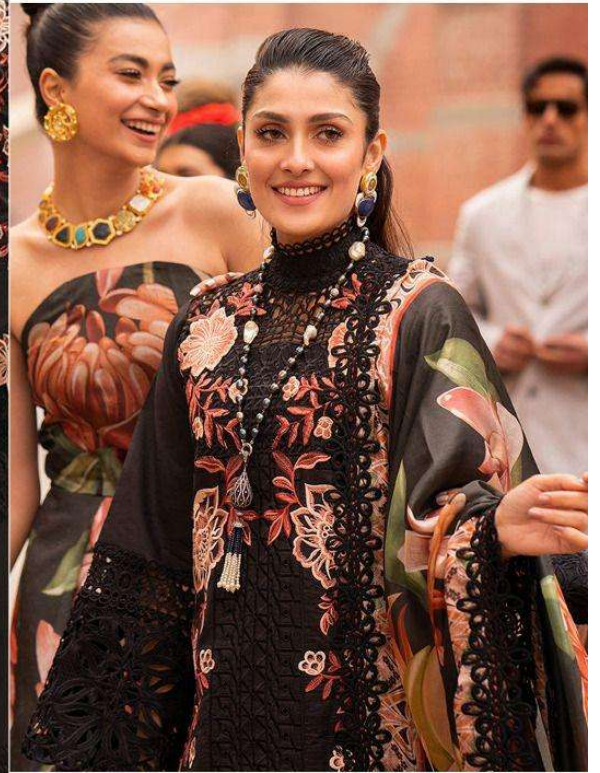

*Serene*  
Pakistani Suit

D.NO.40005

A BRAND BY **ME** MEGHA EXPORT

TOP - LAWN COTTON HEAVY EMBROIDRED

BOTTOM - SEMI LAWN

DUPATTA - HEAVY CHIFFON DIGITAL PRINTED

*Serene*  
Pakistani Suit  
A BRAND BY **ME** MEGHA EXPORT

D.NO.40003

TOP - LAWN COTTON HEAVY EMBROIDRED  
BOTTOM - SEMI LAWN WITH BOTTOM PATCH  
DUPATTA - HEAVY CHIFFON DIGITAL PRINTED

*Serene*  
Pakistani Suit  
A BRAND BY **ME** MEGHA EXPORT

D.NO.40006

TOP - LAWN COTTON HEAVY EMBROIDRED

BOTTOM - SEMI LAWN

DUPATTA - HEAVY CHIFFON DIGITAL PRINTED

*Serene*  
Pakistani Suit

D.NO.40002

A BRAND BY **ME** MEGHA EXPORT

TOP - LAWN COTTON HEAVY EMBROIDRED

BOTTOM - SEMI LAWN

DUPATTA - HEAVY CHIFFON DIGITAL PRINTED

*Serene*  
Pakistani Suit

D.NO.40004

A BRAND BY **ME** MEGHA EXPORT

TOP - LAWN COTTON HEAVY EMBROIDRED

BOTTOM - SEMI LAWN

DUPATTA - HEAVY CHIFFON DIGITAL PRINTED

*Serene*  
Pakistani Suit

D.NO.40001