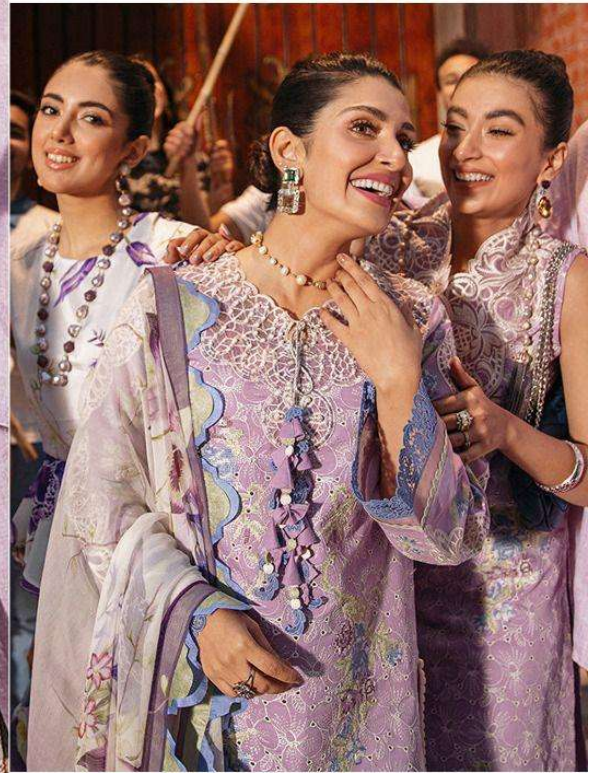

*Serene*  
Pakistani Suit

D.NO.40005

A BRAND BY **ME** MEGHA EXPORT

TOP - LAWN COTTON HEAVY EMBROIDRED

BOTTOM - SEMI LAWN

DUPATTA - HEAVY CHIFFON DIGITAL PRINTED

*Serene*  
Pakistani Suit  
A BRAND BY **ME** MEGHA EXPORT

D.NO.40003

TOP - LAWN COTTON HEAVY EMBROIDRED  
BOTTOM - SEMI LAWN WITH BOTTOM PATCH  
DUPATTA - HEAVY CHIFFON DIGITAL PRINTED

*Serene*  
Pakistani Suit  
A BRAND BY **ME** MEGHA EXPORT

D.NO.40006

TOP - LAWN COTTON HEAVY EMBROIDRED

BOTTOM - SEMI LAWN

DUPATTA - HEAVY CHIFFON DIGITAL PRINTED

*Serene*  
Pakistani Suit

D.NO.40002

A BRAND BY **ME** MEGHA EXPORT

TOP - LAWN COTTON HEAVY EMBROIDRED

BOTTOM - SEMI LAWN

DUPATTA - HEAVY CHIFFON DIGITAL PRINTED

*Serene*  
Pakistani Suit

D.NO.40004

A BRAND BY **ME** MEGHA EXPORT

TOP - LAWN COTTON HEAVY EMBROIDRED

BOTTOM - SEMI LAWN

DUPATTA - HEAVY CHIFFON DIGITAL PRINTED

*Serene*  
Pakistani Suit

D.NO.40001