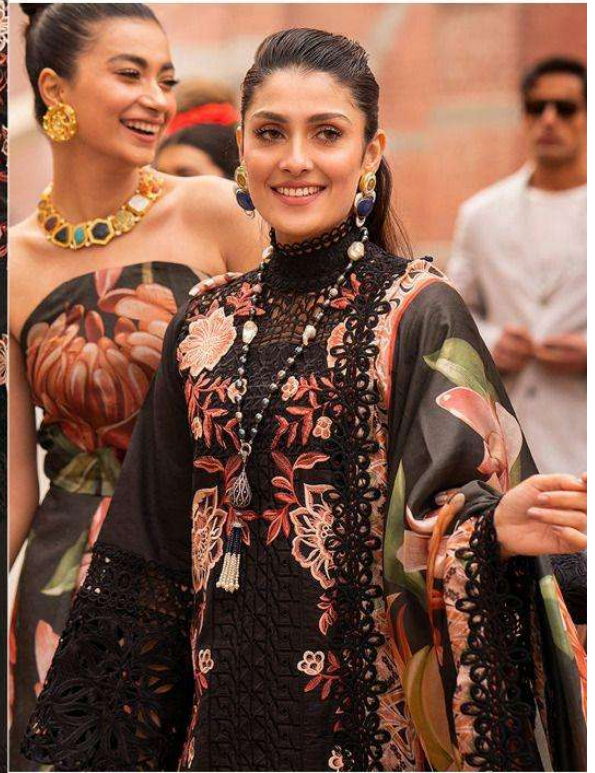

*Serene*  
Pakistani Suit

D.NO.40005

A BRAND BY **ME** MEGHA EXPORT

TOP - LAWN COTTON HEAVY EMBROIDRED

BOTTOM - SEMI LAWN

DUPATTA - HEAVY CHIFFON DIGITAL PRINTED

*Serene*  
Pakistani Suit  
A BRAND BY **ME** MEGHA EXPORT

D.NO.40003

TOP - LAWN COTTON HEAVY EMBROIDRED  
BOTTOM - SEMI LAWN WITH BOTTOM PATCH  
DUPATTA - HEAVY CHIFFON DIGITAL PRINTED

*Serene*  
Pakistani Suit  
A BRAND BY **ME** MEGHA EXPORT

D.NO.40006

TOP - LAWN COTTON HEAVY EMBROIDRED

BOTTOM - SEMI LAWN

DUPATTA - HEAVY CHIFFON DIGITAL PRINTED

*Serene*  
Pakistani Suit

D.NO.40002

A BRAND BY **ME** MEGHA EXPORT

TOP - LAWN COTTON HEAVY EMBROIDRED

BOTTOM - SEMI LAWN

DUPATTA - HEAVY CHIFFON DIGITAL PRINTED

A BRAND BY **ME** MEGHA EXPORT

TOP - LAWN COTTON HEAVY EMBROIDRED

BOTTOM - SEMI LAWN

DUPATTA - HEAVY CHIFFON DIGITAL PRINTED

*Serene*  
Pakistani Suit

D.NO.40005

A BRAND BY **ME** MEGHA EXPORT

TOP - LAWN COTTON HEAVY EMBROIDRED