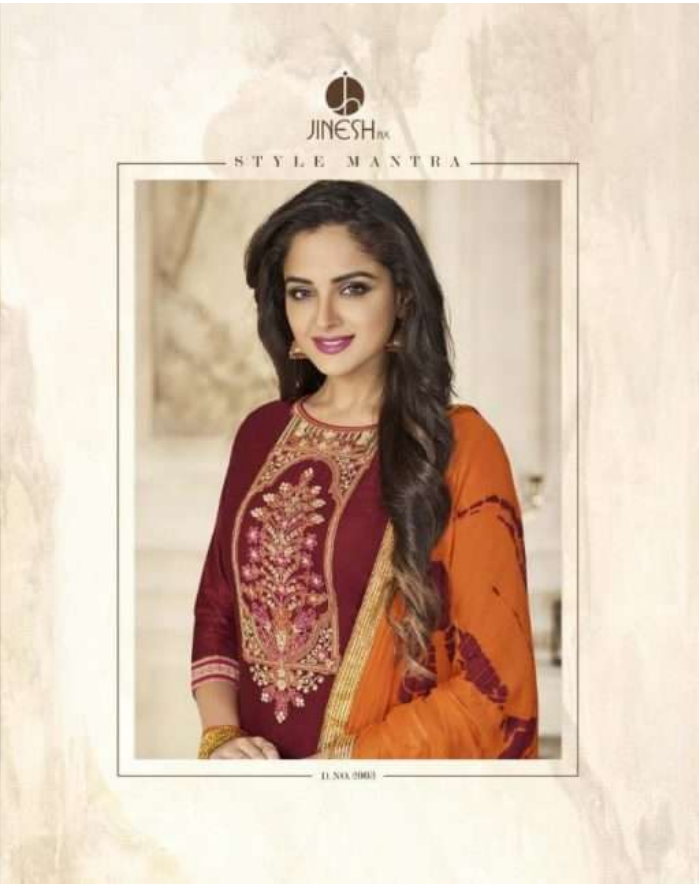

D.NO.0009

D.NO.0010

11.200.0003