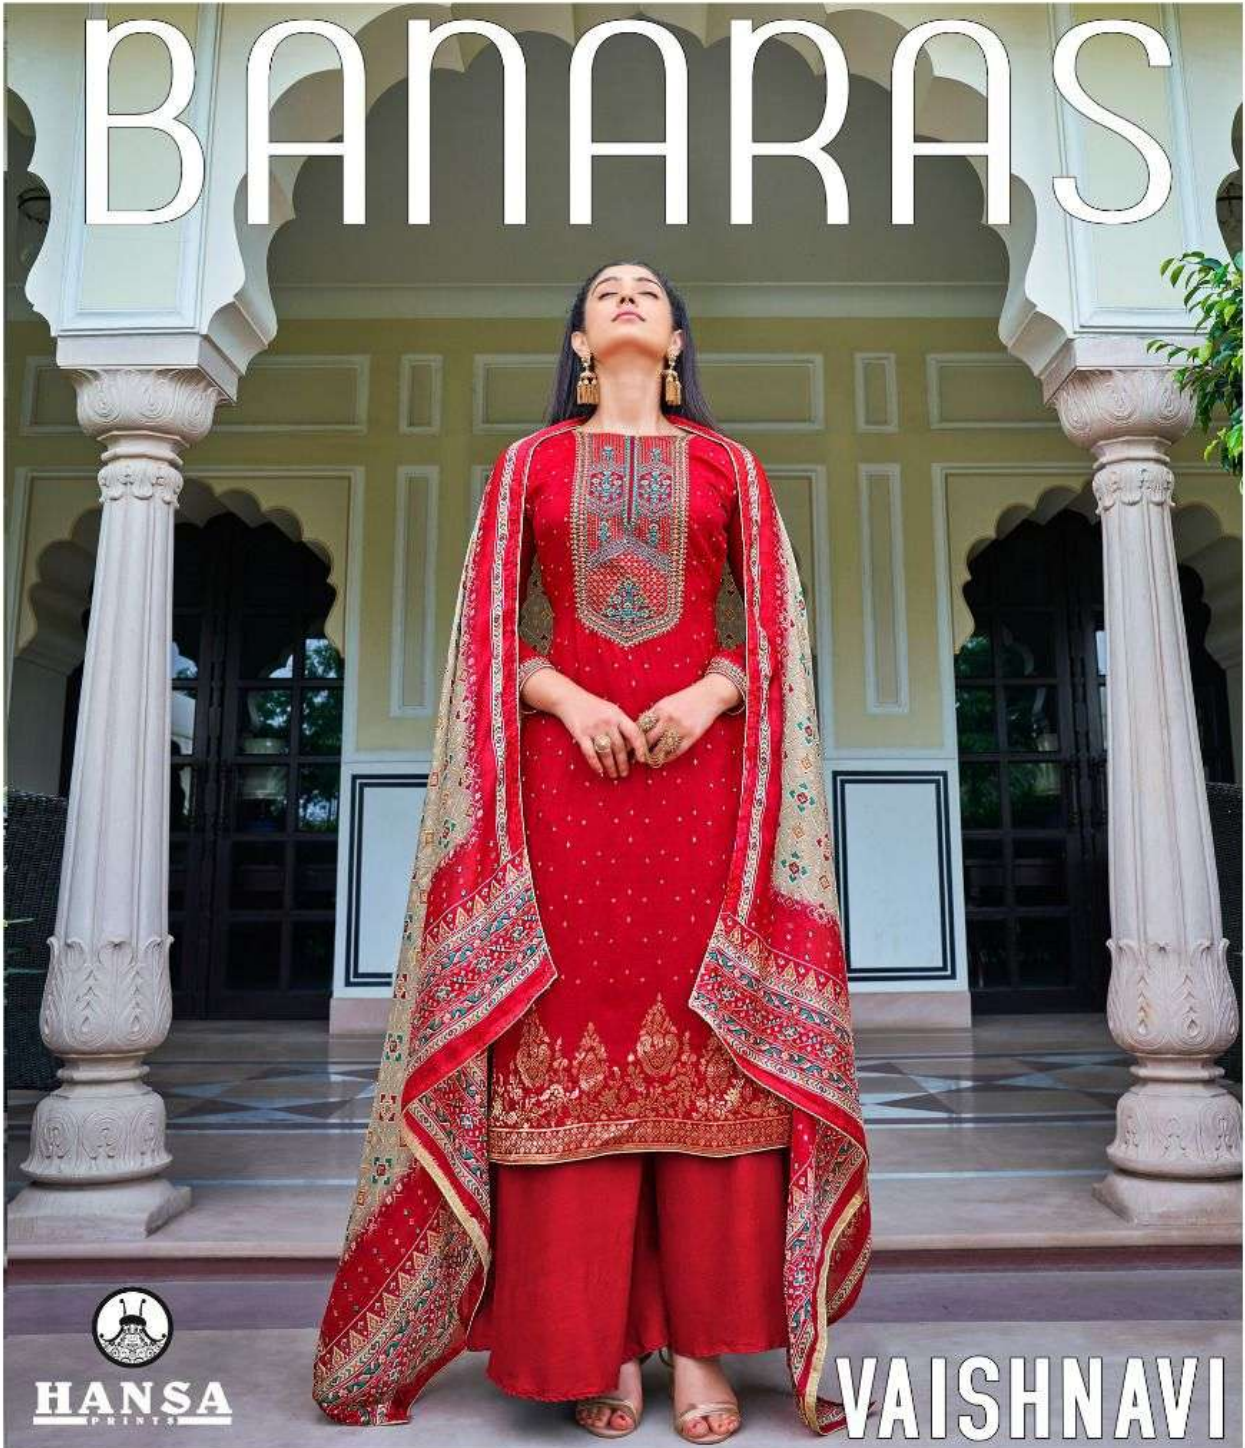

BANARAS

HANSA
PRINTS

VAISHNAVI

TOP	DOLA SILK JACQUARD DYED WITH WORK
BOTTOM	PURE VISCOSE SANTOON DYED
DUPPATA	PURE TABI SILK DIGITAL PRINT

3203.....

3201

HANSA
DESIGN

.....3205

HANSA

.....3206

BANARAS

HANSA
PRINTS

VAISHNAVI

TOP	DOLA SILK JACQUARD DYED WITH WORK
BOTTOM	PURE VISCOSE SANTOON DYED
DUPPATA	PURE TABI SILK DIGITAL PRINT

HANSA

3201