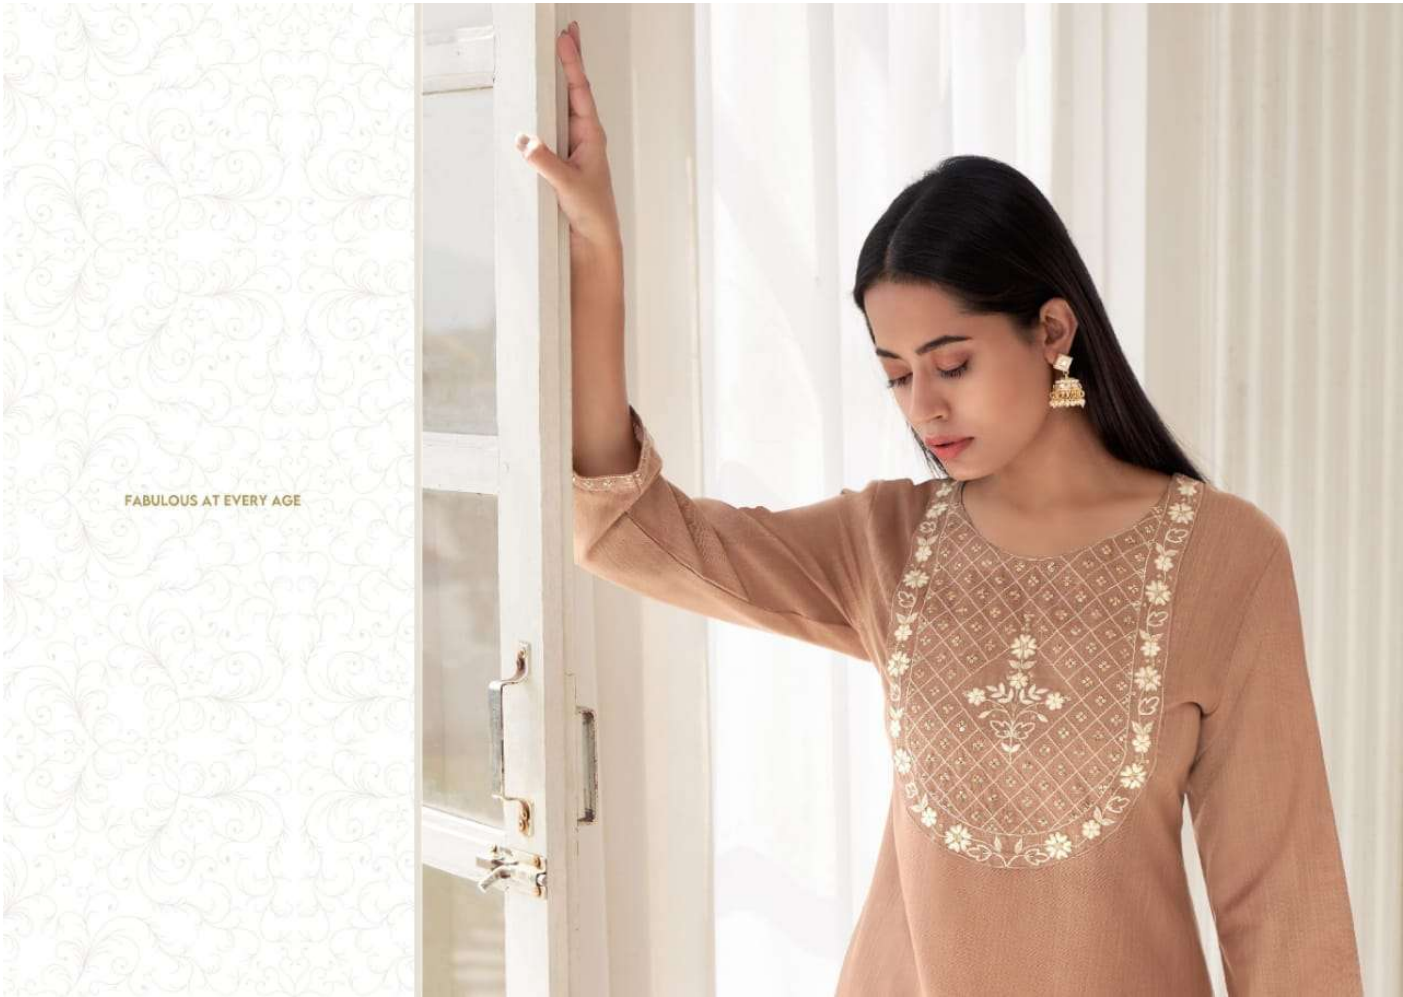

FABULOUS AT EVERY AGE

FABULOUS AT EVERY AGE

Kalaroop

Seagull

CONTEMPORARY
ARTISTRY
DESIGN # 12957

SHADES OF
WINTER
DESIGN № 12958

PRETTY
PERFECT
DESIGN »|12959

MODEST
MASTERPIECE
DESIGN »| 12961