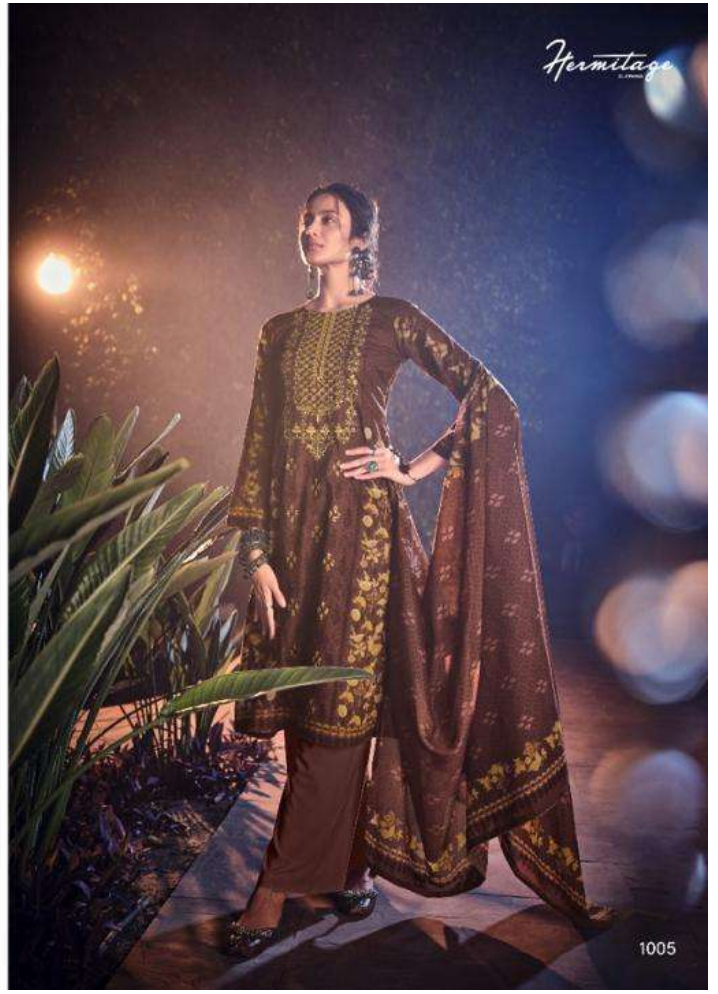

TOTAL PIECES: 06

TOTAL AMOUNT : 4170 + (5% GST EXTRA)

* DESIGNER EMB ON TOP

* SPECIAL POUCH PACKING

* FREE LEATHER BAG & POUCH PACK

Hermitage
CLOTHING

ZINAT