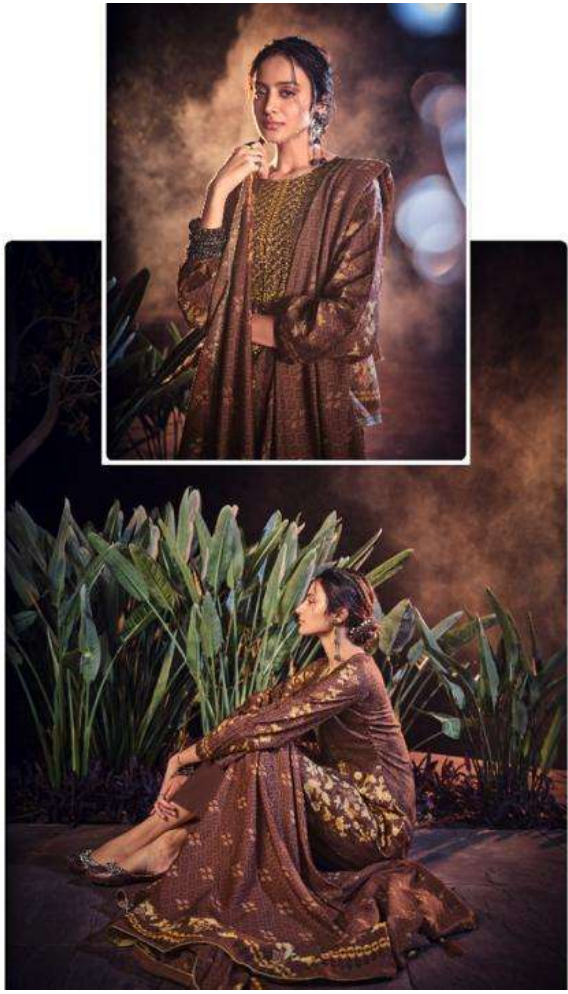

TOTAL PIECES: 06

TOTAL AMOUNT : 4170 + (5% GST EXTRA)

* DESIGNER EMB ON TOP

* SPECIAL POUCH PACKING

* FREE LEATHER BAG & POUCH PACK

Hermitage
CLOTHING

ZINAT