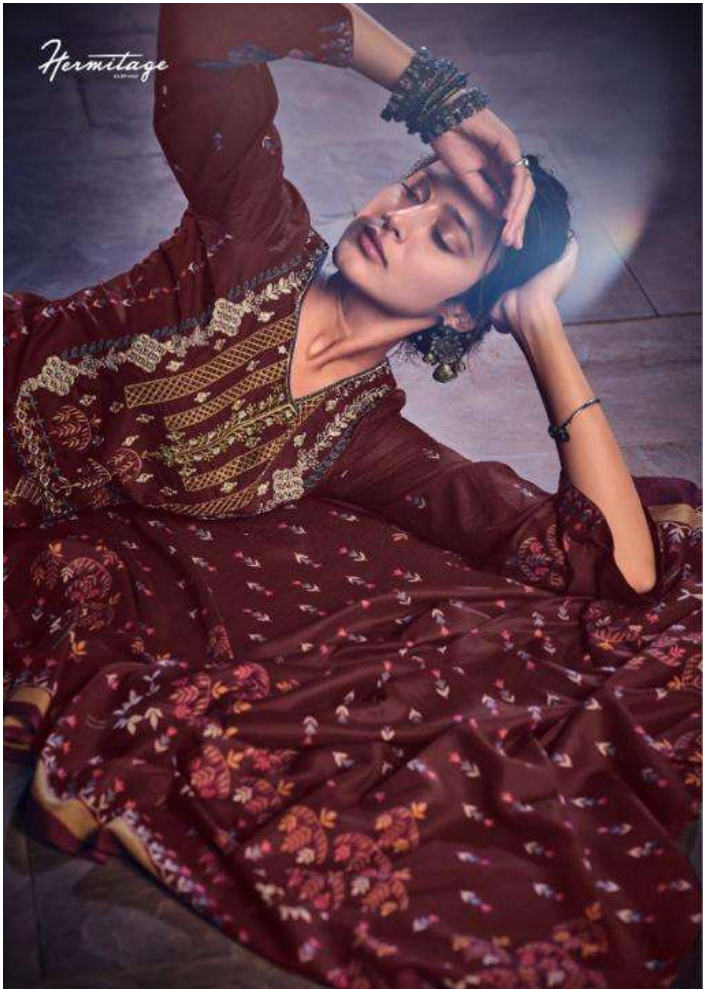

TOTAL PIECES: 06

TOTAL AMOUNT : 4170 + (5% GST EXTRA)

* DESIGNER EMB ON TOP

* SPECIAL POUCH PACKING

* FREE LEATHER BAG & POUCH PACK

Hermitage
CLOTHING

ZINAT