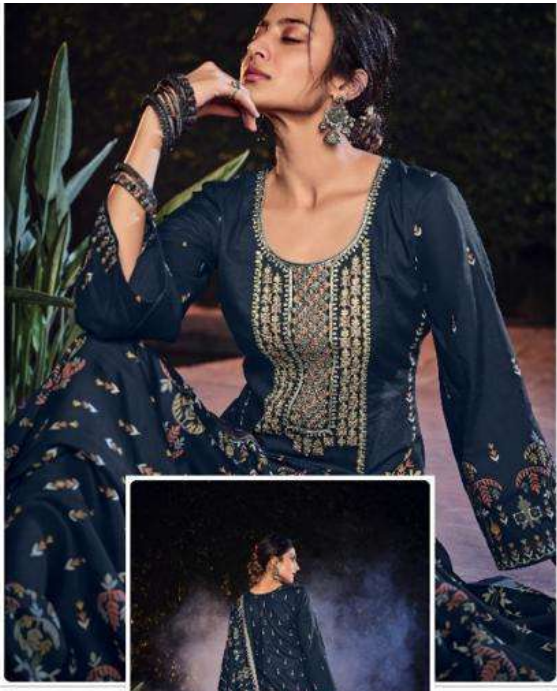

TOTAL PIECES: 06

TOTAL AMOUNT : 4170 + (5% GST EXTRA)

* DESIGNER EMB ON TOP

* SPECIAL POUCH PACKING

* FREE LEATHER BAG & POUCH PACK

Hermitage
CLOTHING

ZINAT