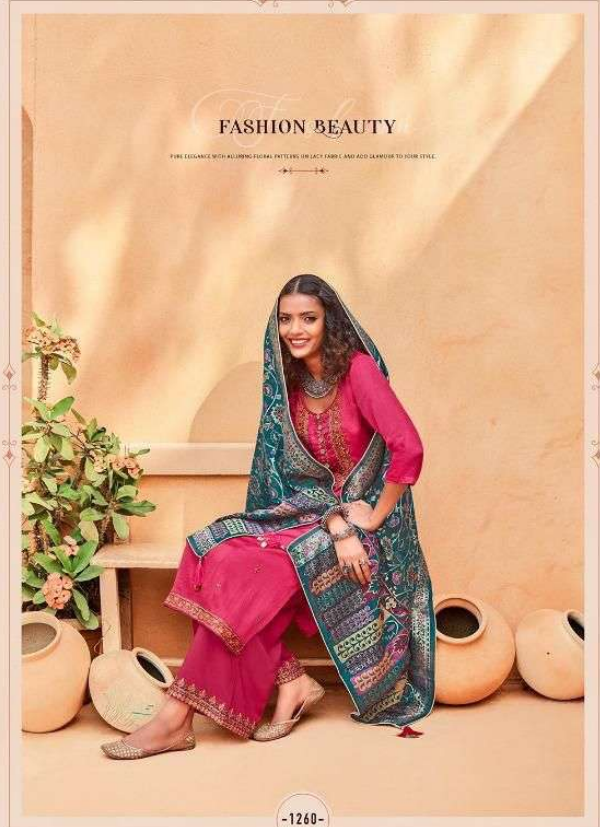

FASHION BEAUTY