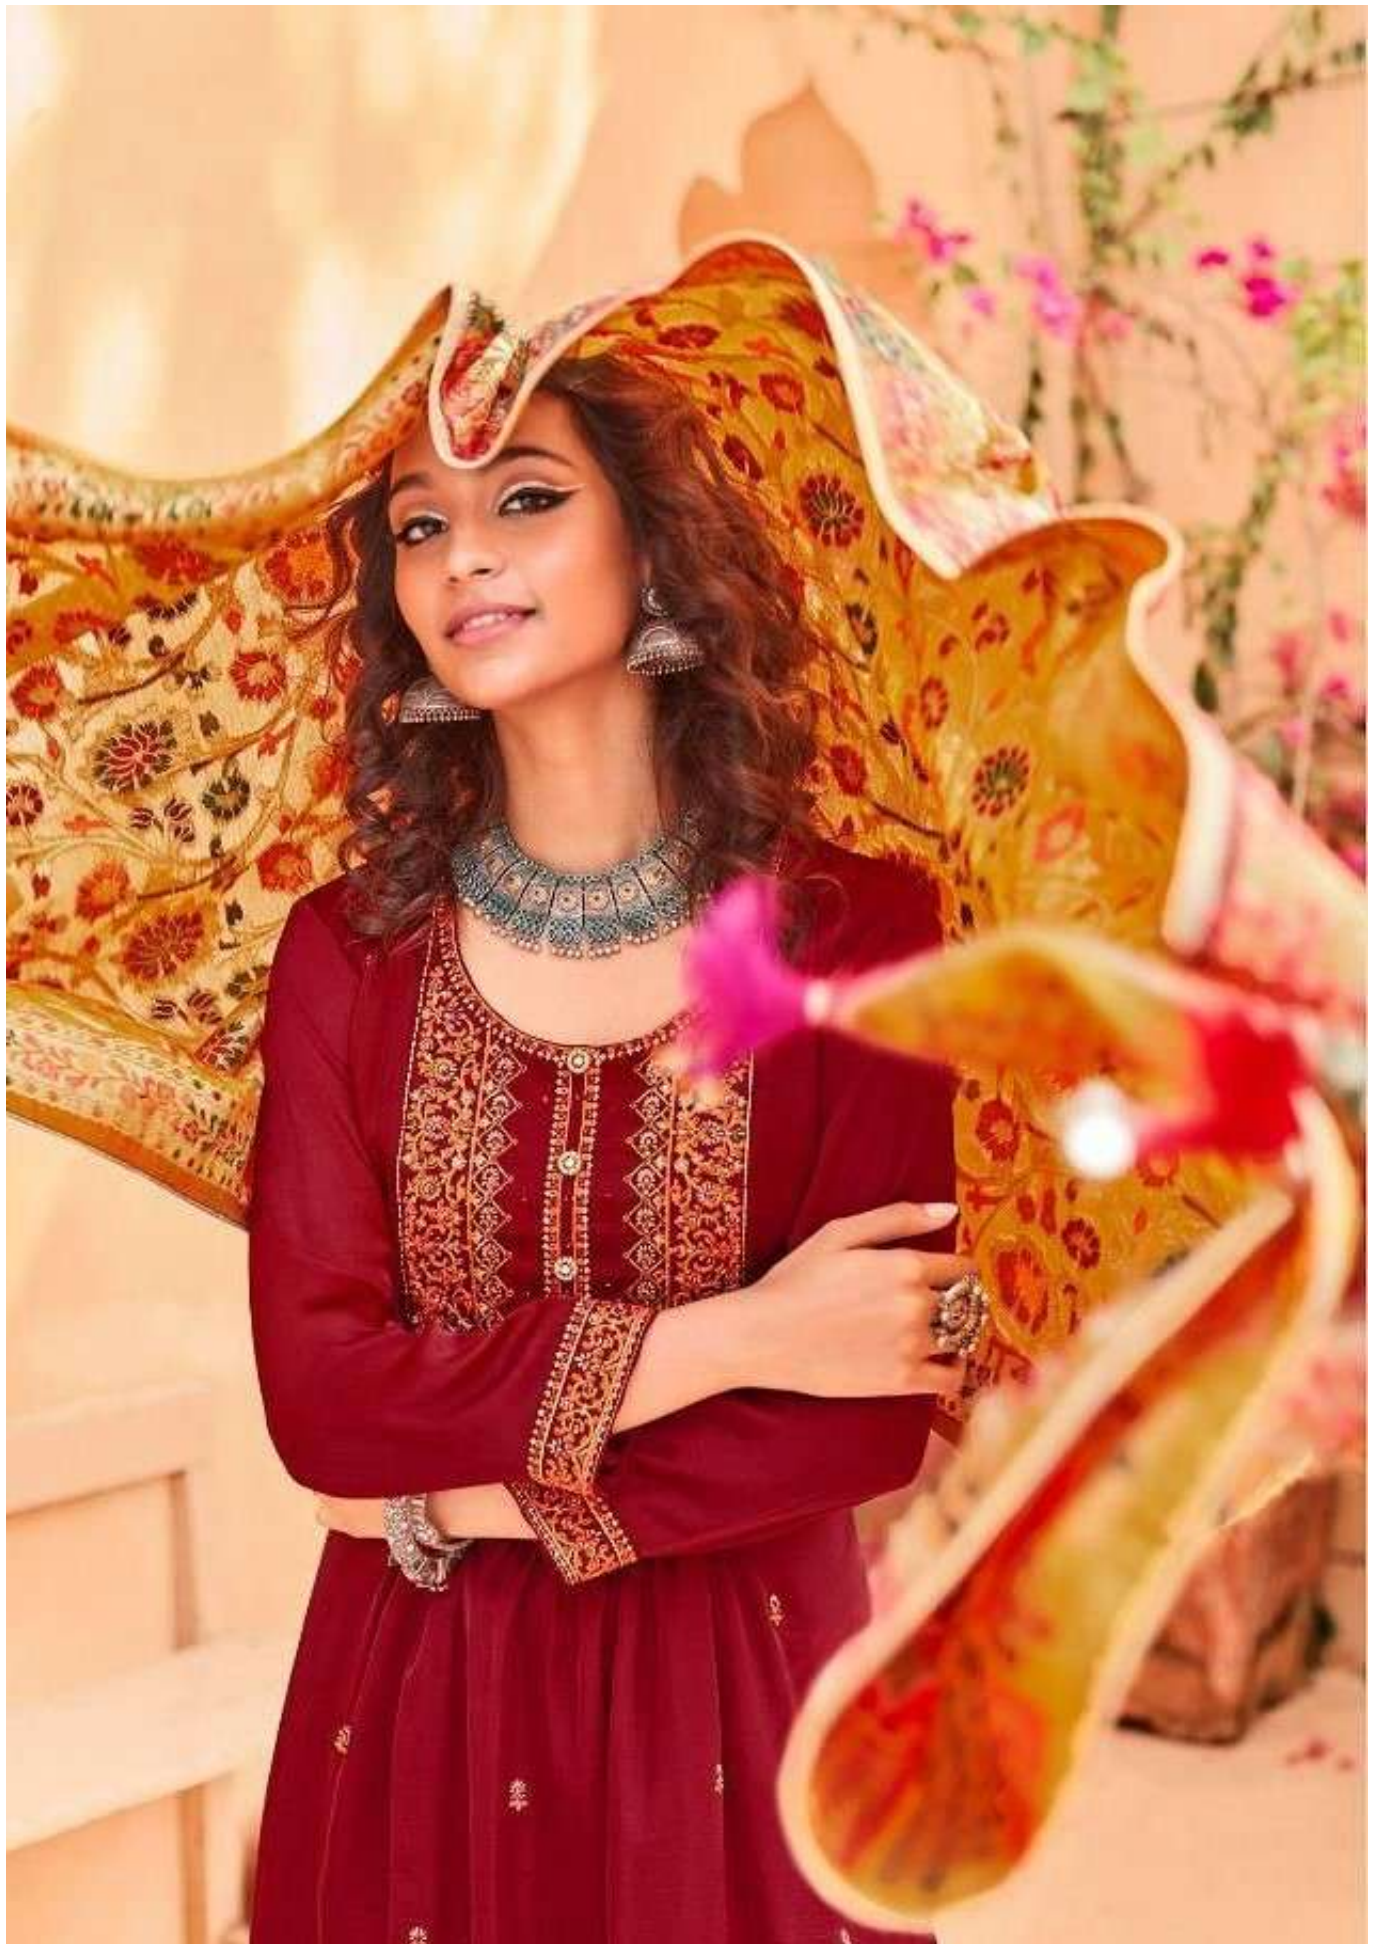

MYSTIC BEAUTY

-1259-

PURE ELEGANCE WITH ALLURING FLORAL PATTERNS ON LACY FABRIC ADDS GLAMOUR TO YOUR STYLE.

-1262-

YOU WILL FIND THIS SEASON'S FABRICS ARE SOBECCALLY WITH SPIRIT AND STYLE TO YOUR WARDROBE! A MASTERFULLY PRINTED SHIRT, EXOTICALLY PAT TRENED PALLU WITH SOPHISTICATED PLAIN DESIGNS.

FASHION EXPRESS

-1261-

PURE ELEGANCE WITH ALLURING FEDERAL PATTERNS ON LACY FABRIC AND ADD GLAMOUR TO YOUR STYLE.

FASHION EXPRESS

PURE ELEGANCE WITH ALLURING TRADITIONAL PATTERNS ON LACY FABRIC AND ADD GLAMOUR TO YOUR STYLE.

-1259-

-1260-

-1261-

-1262-

eba® lifestyle

FASHION BEAUTY

FINE ELEGANCE WITH ALLURING EMBROIDERED PRINTS ON LACE FABRIC ASSURED CLASSIC TO YOUR STYLE.

-1260-