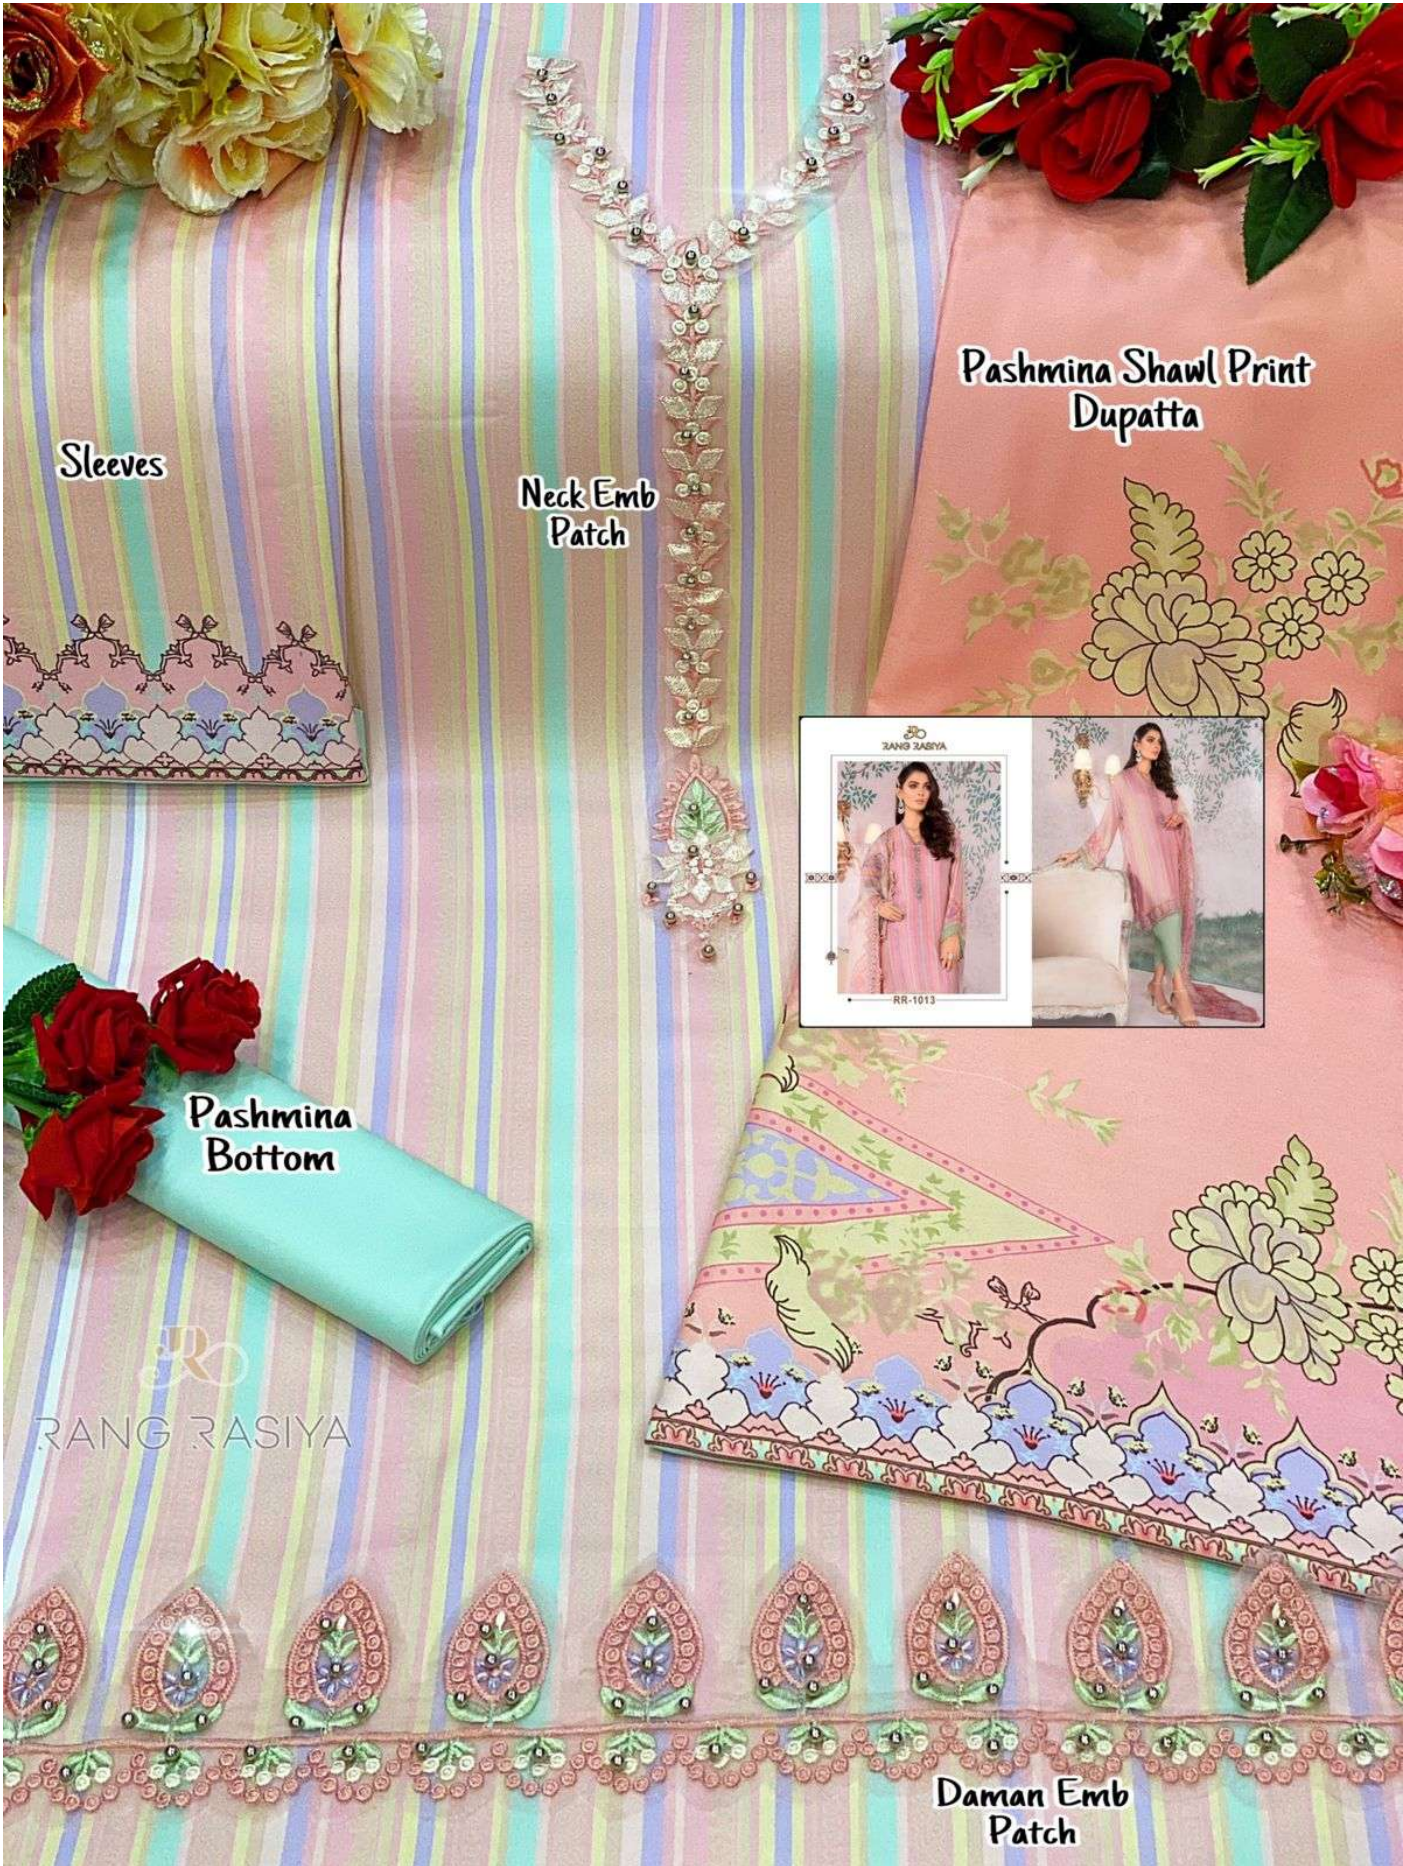

RANG RASIYA

RR-1013

RANG RASIYA

D.NO.RR-1013

TOP

Pashmina Printed With Neck Patch
Embroidery Daman Patch With Handwork

BOTTOM

Pashmina

DUPATTA

Pashmina Sholl

Sleeves

Neck Emb Patch

Pashmina Shawl Print Dupatta

Pashmina Bottom

RANG RASIYA

Daman Emb Patch