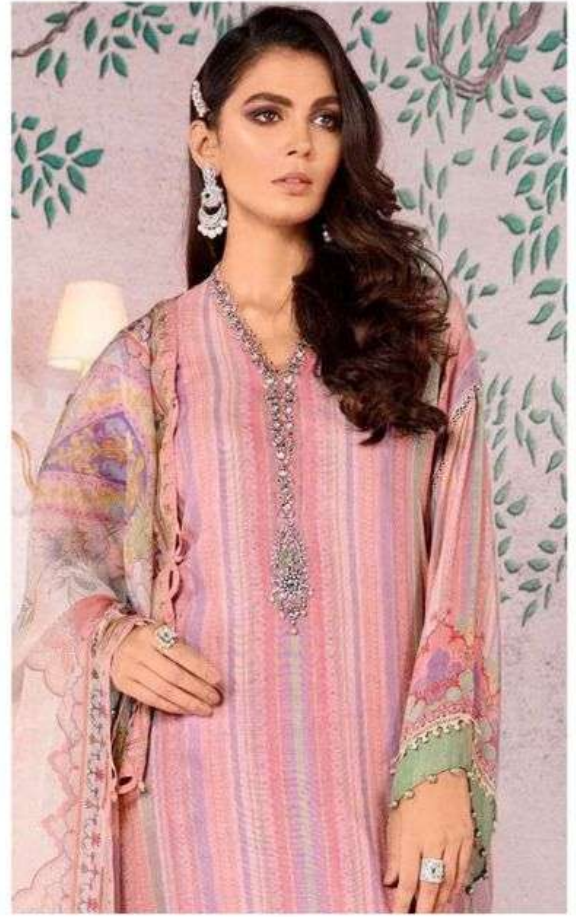

RANG RASIYA

RR-1013

RANG RASIYA

D.NO.RR-1013

TOP

Pashmina Printed With Neck Patch
Embroidery Daman Patch With Handwork

BOTTOM

Pashmina

DUPATTA

Pashmina Sholl

Sleeves

Neck Emb Patch

Pashmina Shawl Print Dupatta

Pashmina Bottom

RANG RASIYA

Daman Emb Patch