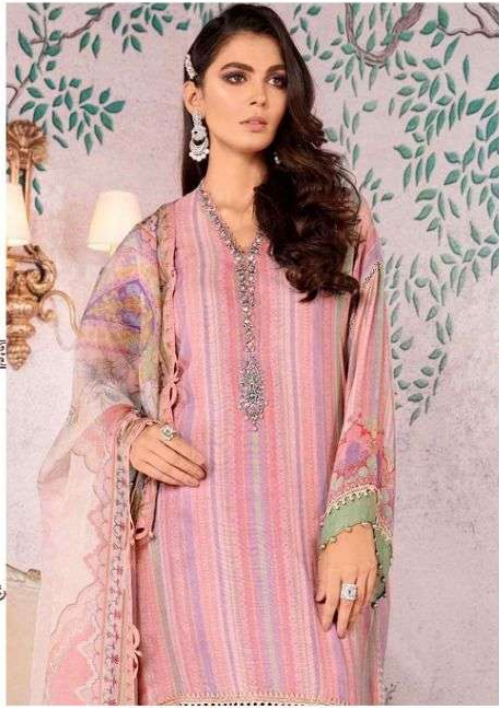

RANG RASIYA

RR-1013

RANG RASIYA

D.NO.RR-1013

TOP

Pashmina Printed With Neck Patch
Embroidery Daman Patch With Handwork

BOTTOM

Pashmina

DUPATTA

Pashmina Sholl

Sleeves

Neck Emb Patch

Pashmina Shawl Print Dupatta

Pashmina Bottom

RANG RASIYA

Daman Emb Patch