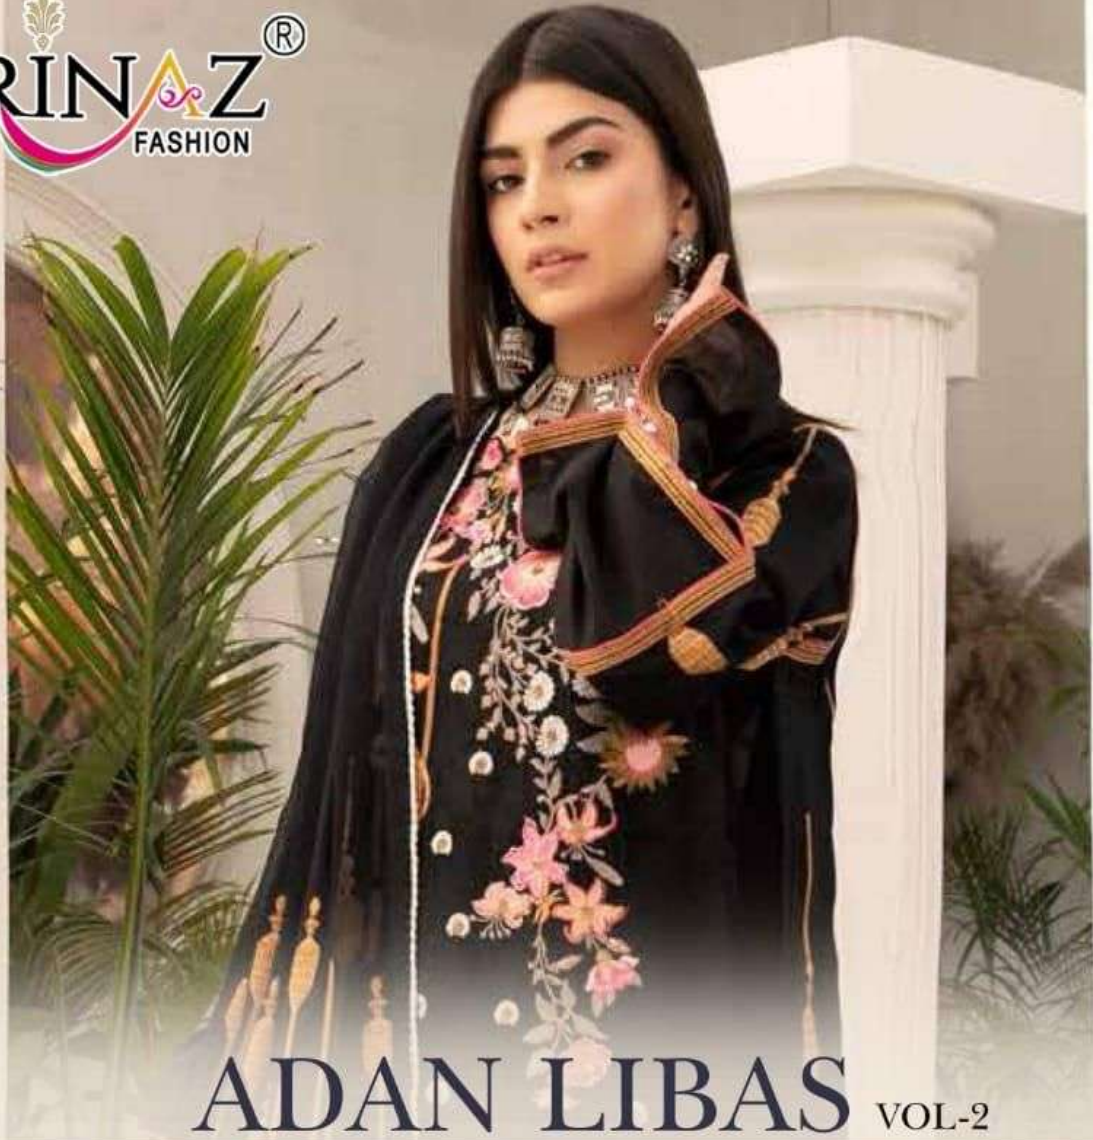

D.No.3802

RINAZ[®]
FASHION

D.No.5905

D.No.3904

RINAZ[®]
FASHION

D.No.3003

ADAN LIBAS VOL-2

D.No.	TOP	BOTTOM	DUPATTA
5901	COTTON CAMRIC WITH HEAVY EMBROIDERY	PURE COTTON	NET WITH HEAVY EMBROIDERY
5902	COTTON CAMRIC WITH HEAVY EMBROIDERY	PURE COTTON	NET WITH HEAVY EMBROIDERY
5903	COTTON CAMRIC WITH HEAVY EMBROIDERY	PURE COTTON	NAZNIN WITH HEAVY EMBROIDERY
5904	COTTON CAMRIC WITH HEAVY EMBROIDERY	PURE COTTON	NET WITH HEAVY EMBROIDERY
5905	COTTON CAMRIC WITH HEAVY EMBROIDERY	PURE COTTON	NAZNIN WITH HEAVY EMBROIDERY