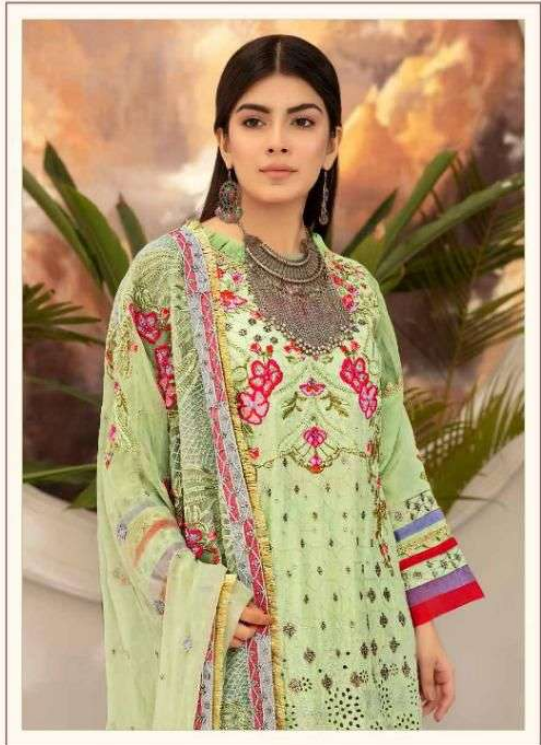

D.No.3802

RINAZ[®]
FASHION

D.No.5905

D.No.3904

RINAZ[®]
FASHION

D.No.3003

ADAN LIBAS VOL-2

D.No.	TOP	BOTTOM	DUPATTA
5901	COTTON CAMRIC WITH HEAVY EMBROIDERY	PURE COTTON	NET WITH HEAVY EMBROIDERY
5902	COTTON CAMRIC WITH HEAVY EMBROIDERY	PURE COTTON	NET WITH HEAVY EMBROIDERY
5903	COTTON CAMRIC WITH HEAVY EMBROIDERY	PURE COTTON	NAZNIN WITH HEAVY EMBROIDERY
5904	COTTON CAMRIC WITH HEAVY EMBROIDERY	PURE COTTON	NET WITH HEAVY EMBROIDERY
5905	COTTON CAMRIC WITH HEAVY EMBROIDERY	PURE COTTON	NAZNIN WITH HEAVY EMBROIDERY