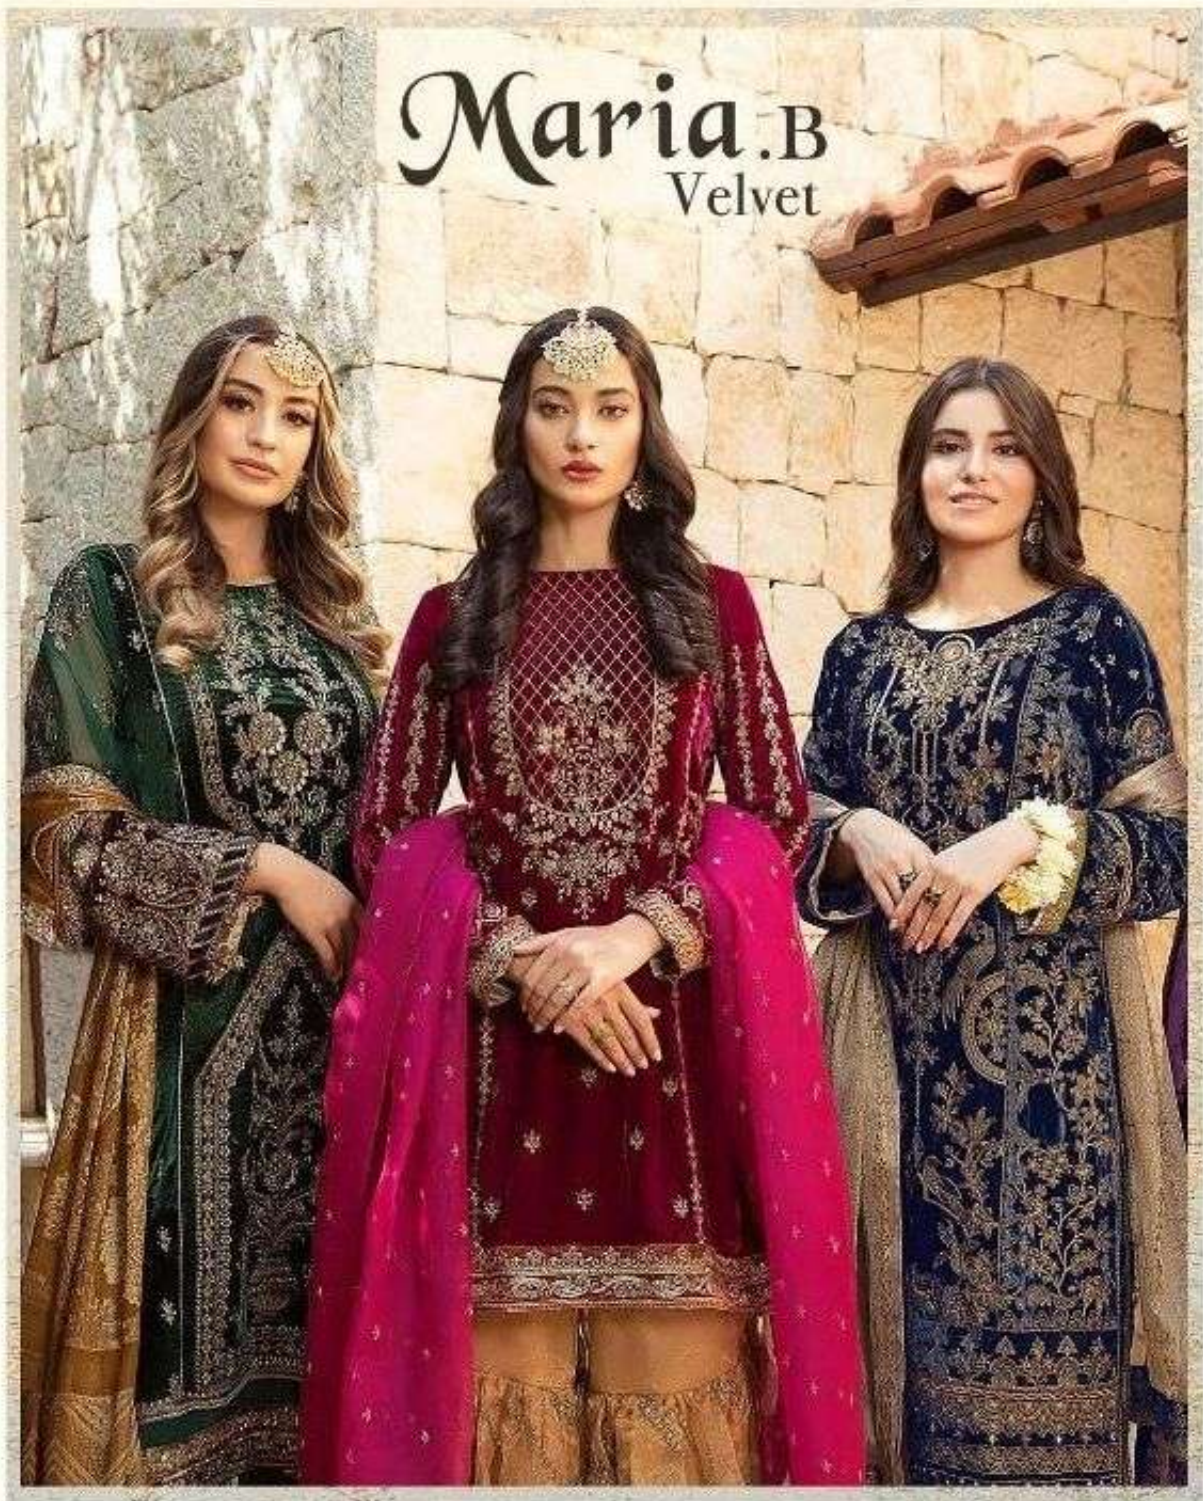

depsy-maria-b-velvet-heavy-salwar-suit

1251

1252

1255

1256

1253

1254

**D**  
**DEEPSY**  
SUIT

**Total Pieces:6**  
**Total Amount: 8694+ GST**

deepsy-maria-b-velvet-heavy-salwar-suit

S

1251

deepsy-maria-b-velvet-heavy-salwar-suit

depsy-maria-b-velvet-heavy-salwar-suit

deepsy-maria-b-velvet-heavy-salwar-suit

deepsy-maria-b-velvet-heavy-salwar-suit

deepsy-maria-b-velvet-heavy-salwar-suit

1255

depsy-maria-b-velvet-heavy-salwar-suit

depsy-maria-b-velvet-heavy-salwar-suit

1256

deepsy-maria-b-velvet-heavy-salwar-suit