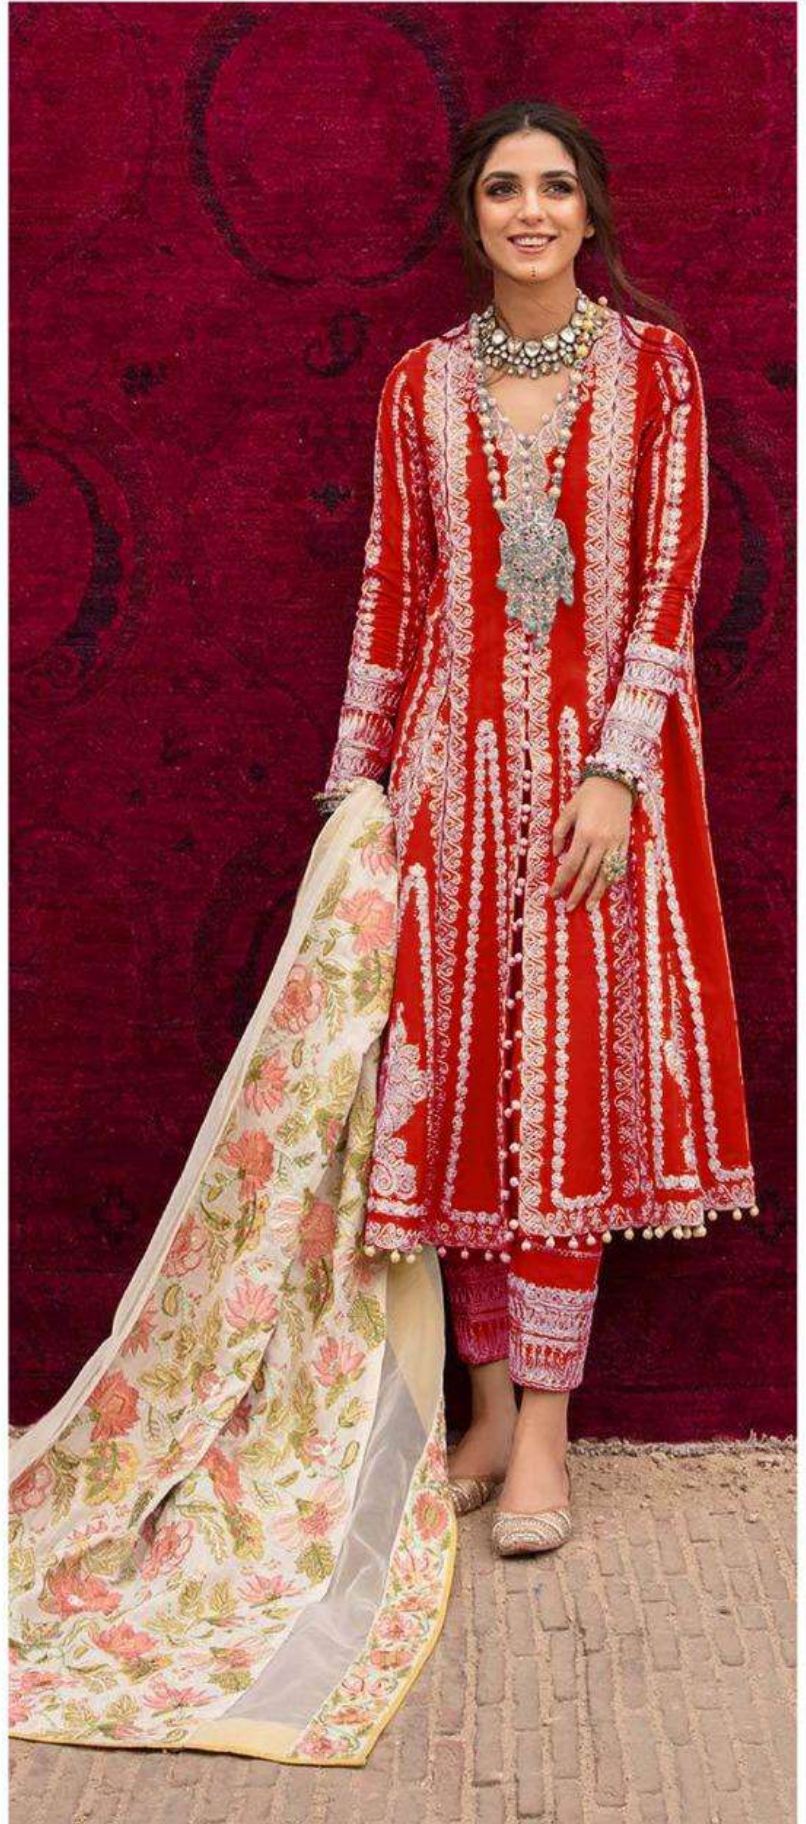

  
**ASIM JOFA**<sup>TM</sup>

**D.NO.**  
**56009-B**  
**TOP**

Cambric Cotton With Heavy  
Embroidery Work

**BOTTOM**  
Semi Lawn

**DUPATTA**  
Net With Heavy  
Embroidery

  
**ASIM JOFA**<sup>TM</sup>

**D.NO.**  
**56009-B**  
**TOP**

Cambric Cotton With Heavy  
Embroidery Work

**BOTTOM**  
Semi Lawn

**DUPATTA**  
Net With Heavy  
Embroidery

**ASIM JOEA®**  
D.NO.  
56009-B  
TOP

Cambic Cotton With Heavy  
Embroidery Work

**BOTTOM**  
Semi Lawn

**DUPATTA**  
Net With Heavy  
Embroidery