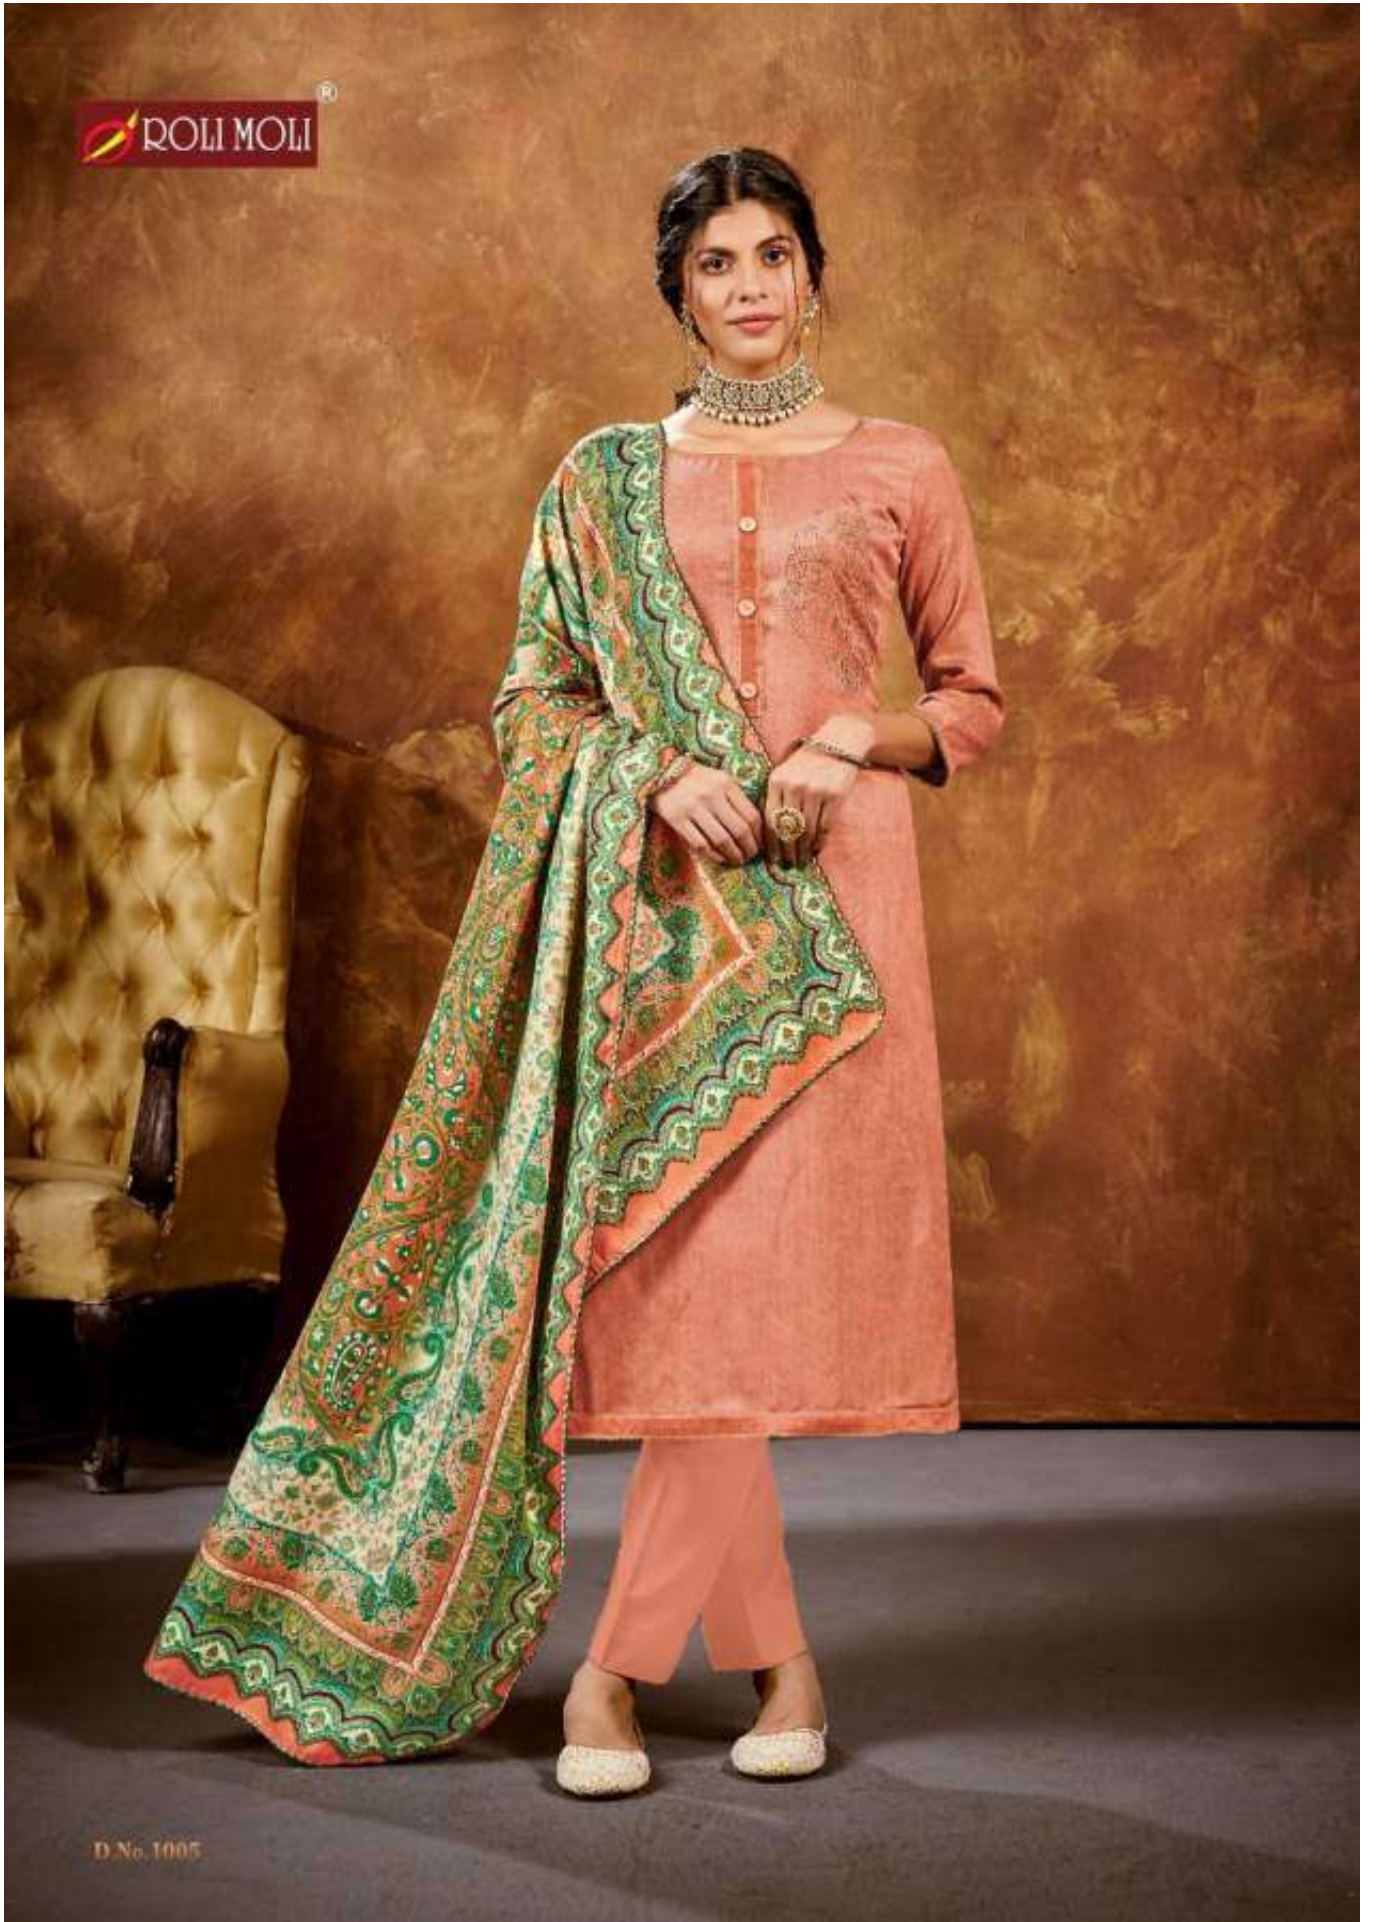

ROLI MOLLI®

D. No. 1005