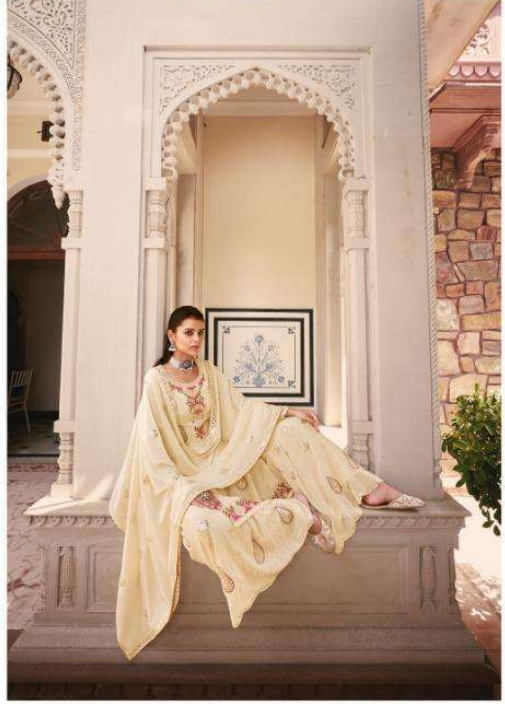

18804

PRESENTING TO YOU OUR NEW CATALOGUE

NOOR

FROM RSF FASHIONS

TOP

PURE FAUX GEORGETTE HEAVY WORK

INNER

DULL SANTUN

BOTTOM

PURE FAUX GEORGETTE SARARA WORK

DUPATTA

PURE FAUX GEORGETTE HEAVY WORK

18801

18802

18803

18804