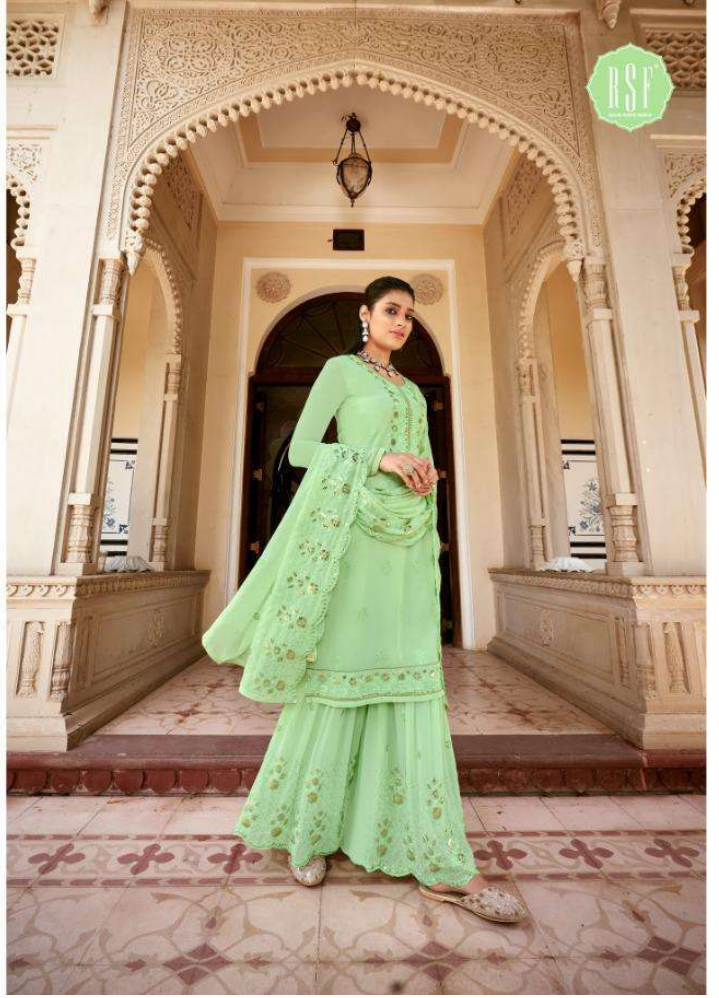

18804

PRESENTING TO YOU OUR NEW CATALOGUE

NOOR

FROM RSF FASHIONS

TOP

PURE FAUX GEORGETTE HEAVY WORK

INNER

DULL SANTUN

BOTTOM

PURE FAUX GEORGETTE SARARA WORK

DUPATTA

PURE FAUX GEORGETTE HEAVY WORK

18801

18802

18803

18804