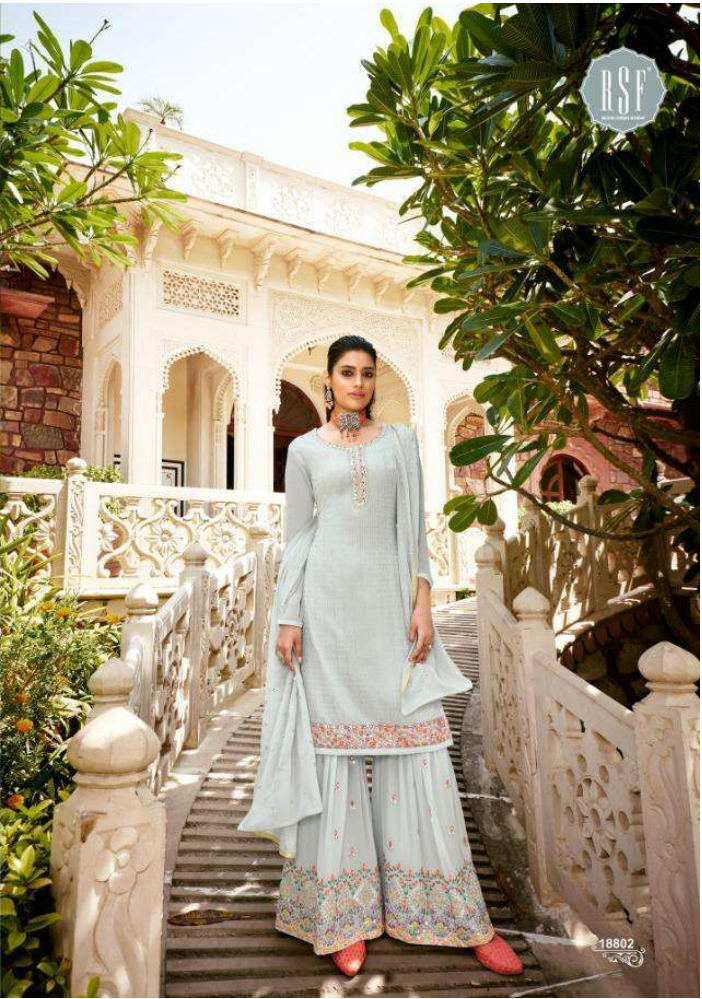

18804

PRESENTING TO YOU OUR NEW CATALOGUE

NOOR

FROM RSF FASHIONS

TOP

PURE FAUX GEORGETTE HEAVY WORK

INNER

DULL SANTUN

BOTTOM

PURE FAUX GEORGETTE SARARA WORK

DUPATTA

PURE FAUX GEORGETTE HEAVY WORK

18801

18802

18803

18804