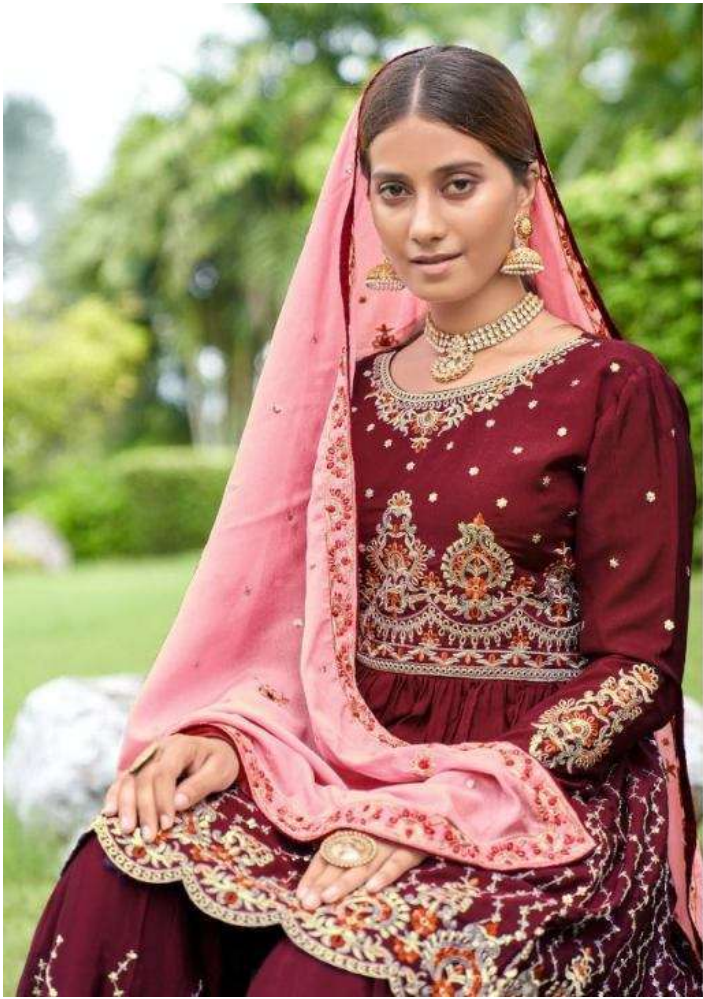

rsf-kanchi-pure-chinon-silk-salwar-suit

22001

22002

22003

22004

KANCHI

When design meets innovation, it creates wonders.

❖21002❖

like a charming angel in a fairy tale.

rsf-kanchi-pure-chinon-silk-salwar-suit