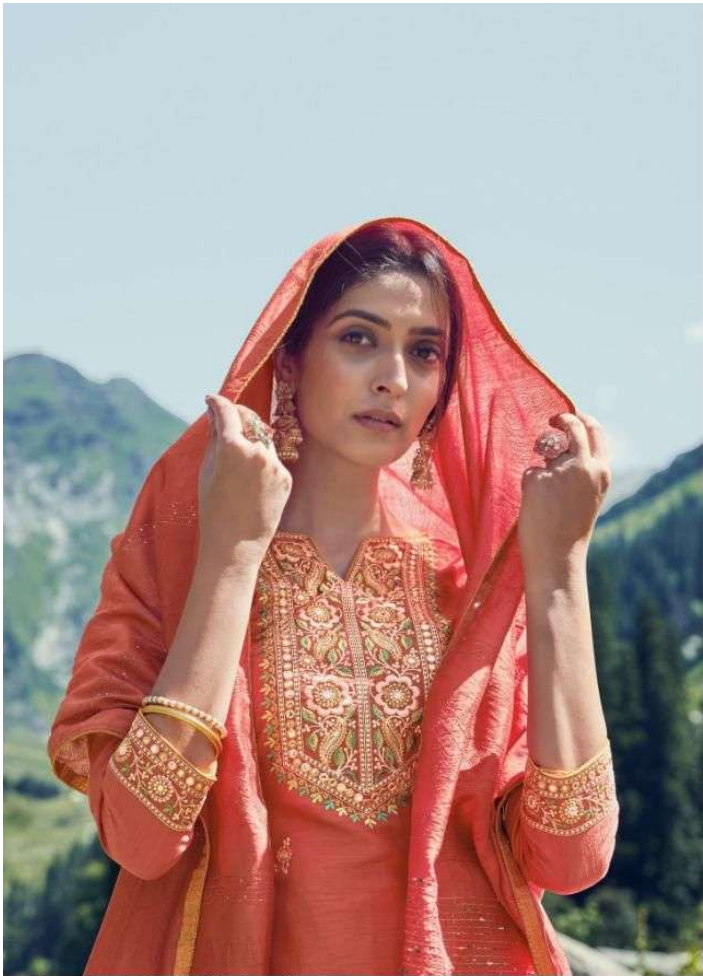

naari-suveda-vol-2-bember-silk-salwar-suit