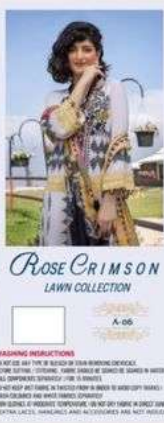

Rose CRIMSON
LAWN COLLECTION

A-06